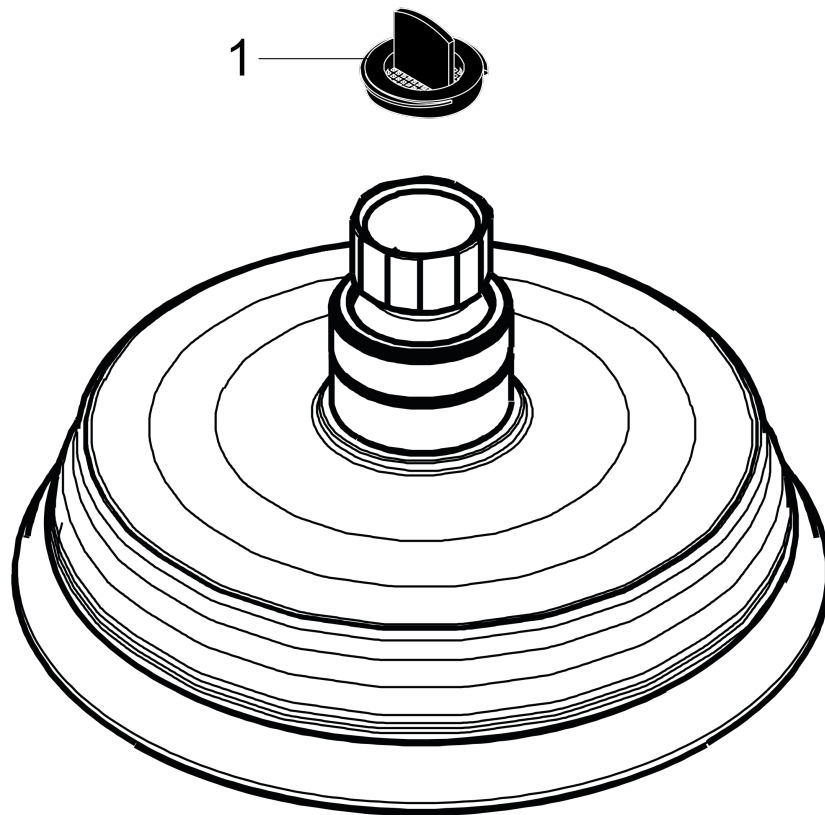

**Croma 100 Classic
Showerhead 3-Jet, 1.8 GPM**

Finishes : **polished nickel** Part no. : **04751830**

Description

Features

- 75 no-clog spray channels
- Spray modes: Full, Pulsating Massage, Intense Turbo
- Flow: 1.8 GPM (6.8 L/Min)

Item details

List Price \$ 122.00

Technology

Compliance

Product image

Scale drawing

Croma 100 Classic
Showerhead 3-Jet, 1.8 GPM

Finishes : **polished nickel** Part no. : **04751830**

Exploded drawing

Year of production: >02/18

**Croma 100 Classic
Showerhead 3-Jet, 1.8 GPM**

Finishes : **polished nickel** Part no. : **04751830**

Spare parts list

Year of production: >02/18

| Pos. | Description | Part no. | Price | PU |
|-------------|--------------------|-----------------|--------------|-----------|
| 1 | filter packing | 88649000 | - | 1 |