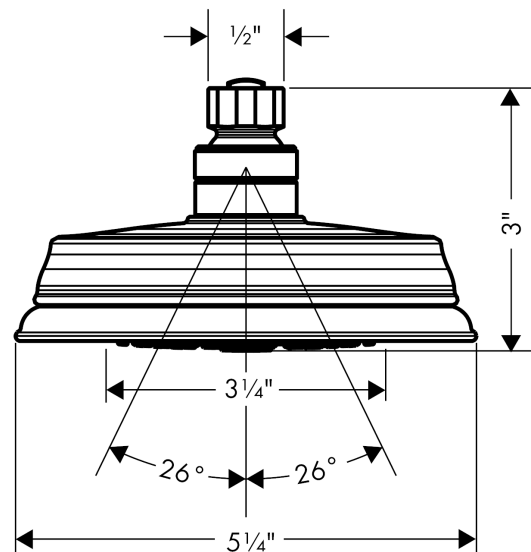

**Croma 100 Classic
Showerhead 3-Jet, 1.8 GPM**

Finishes : **polished nickel** Part no. : **04751830**

Description

Features

- 75 no-clog spray channels
- Spray modes: Full, Pulsating Massage, Intense Turbo
- Flow: 1.8 GPM (6.8 L/Min)

Item details

List Price \$ 122.00

Technology

Compliance

Product image

Scale drawing

Croma 100 Classic
Showerhead 3-Jet, 1.8 GPM

Finishes : **polished nickel** Part no. : **04751830**

Exploded drawing

Year of production: >02/18

**Croma 100 Classic
Showerhead 3-Jet, 1.8 GPM**

Finishes : **polished nickel** Part no. : **04751830**

Spare parts list

Year of production: >02/18

| Pos. | Description | Part no. | Price | PU |
|-------------|--------------------|-----------------|--------------|-----------|
| 1 | filter packing | 88649000 | - | 1 |