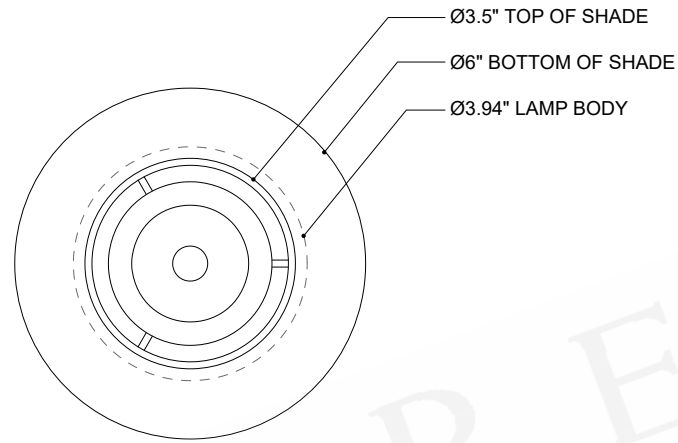

ITEM: 6700-0002

Overall Dimensions

Height: 12"

Diameter: 6"

TOP VIEW

FRONT VIEW