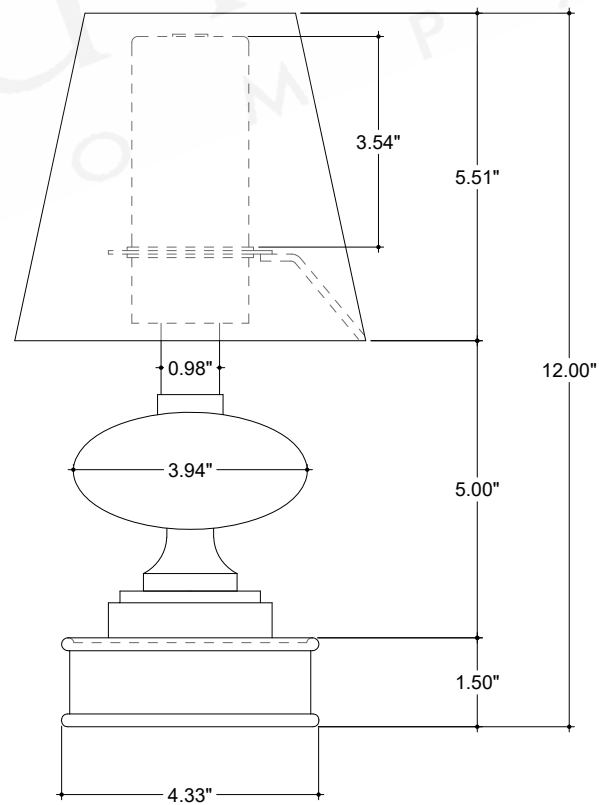

ITEM: 6700-0002

Overall Dimensions

Height: 12"

Diameter: 6"

TOP VIEW

FRONT VIEW