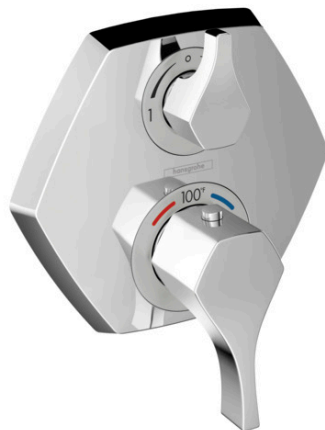

Locarno

Thermostatic Trim with Volume Control

Finishes : **chrome** Part no. : **04821000**

Description

Features

- Consists of: Thermostatic Trim
- Volume control for 1 outlet
- Flow: 6.0 GPM (22.7 L/Min)
- Thermostatic cartridge
- Anti-scald 100° safety stop
- Optimized for water-efficient shower products
- Mounting Material, Assembly instructions
- Does not include: Rough

Product image

Scale drawing