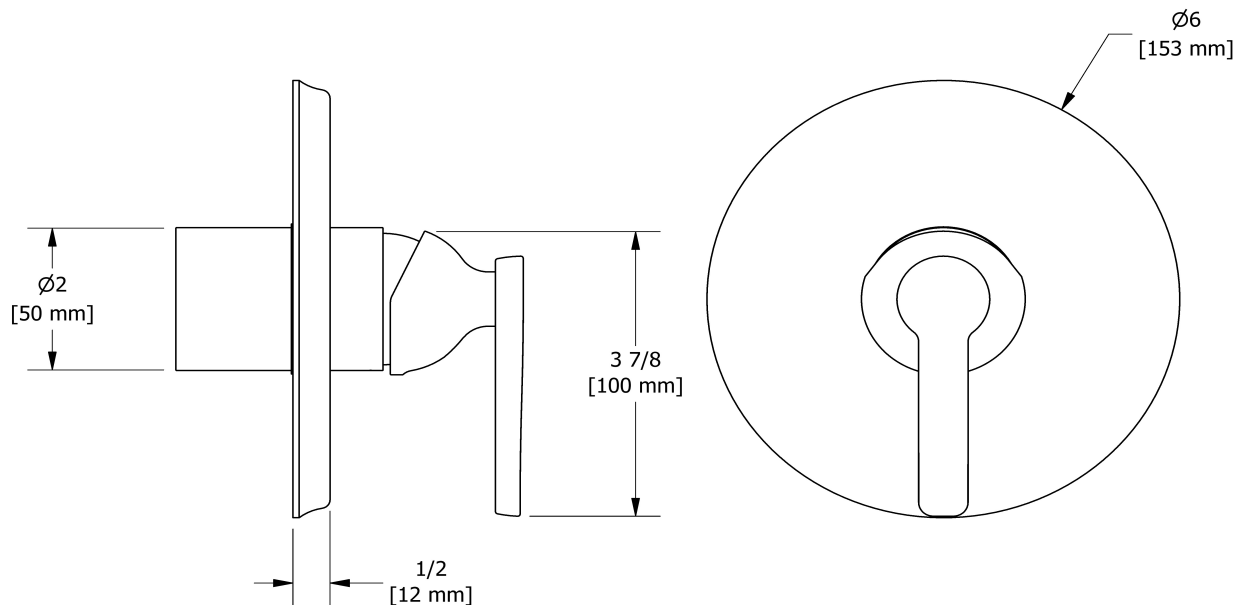

Certifications

- CSA B125.1
- ASME A112.18.1
- ASSE 1016
- ADA