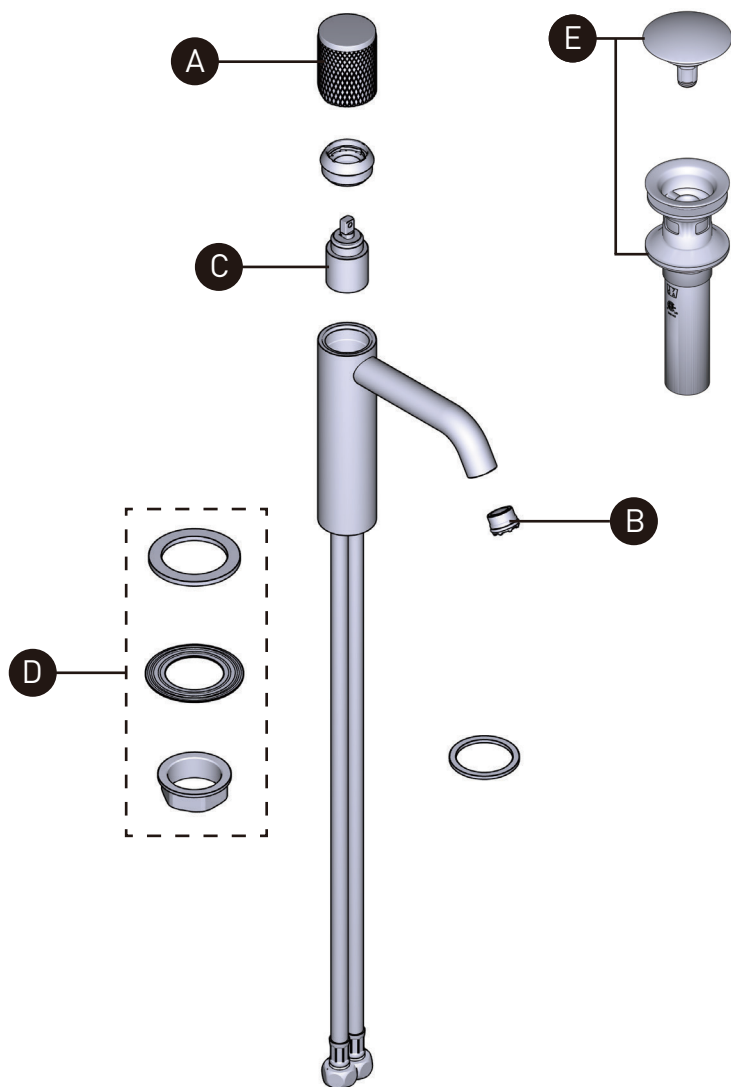

## ILLUSTRATED PARTS

ORDER BY PART NUMBER

**AM01D1IW**  
Amahle™ Trim for  
Volume Control And Diverter

ID	Kit Number	Finish
A	KT201	See below
B	KT202	N/A
C	KT200	N/A
D	KT49	N/A
E	KT215	See below

**\*Finish Determined by Suffix**