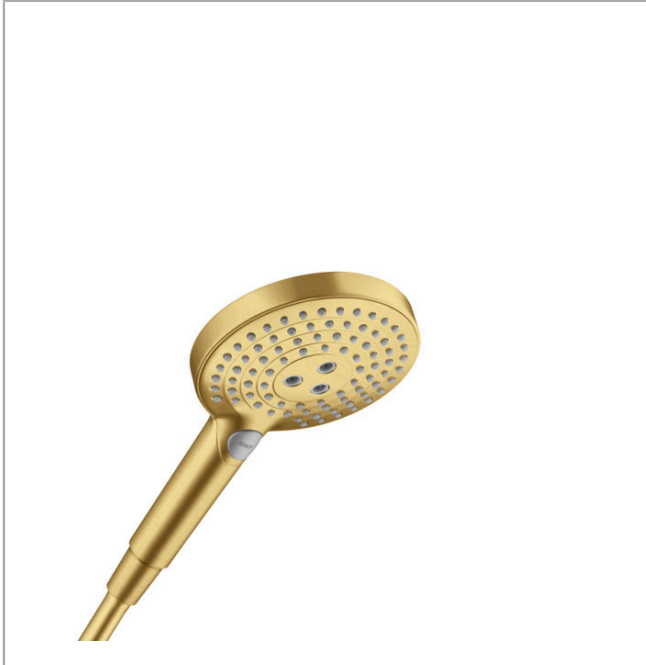

Raindance Select S
Handshower 120 3-Jet PowderRain, 1.75 GPM
 Finishes : **brushed gold optic** Part no. : **26036251**

Description

Features

- Spray modes: PowderRain, Rain, Whirl
- Select button for comfortable alternation of spray modes
- Flow: 1.75 GPM (6.6 L/Min)

Item details

List Price \$ 207.00

Technology

Compliance

Product image

Scale drawing