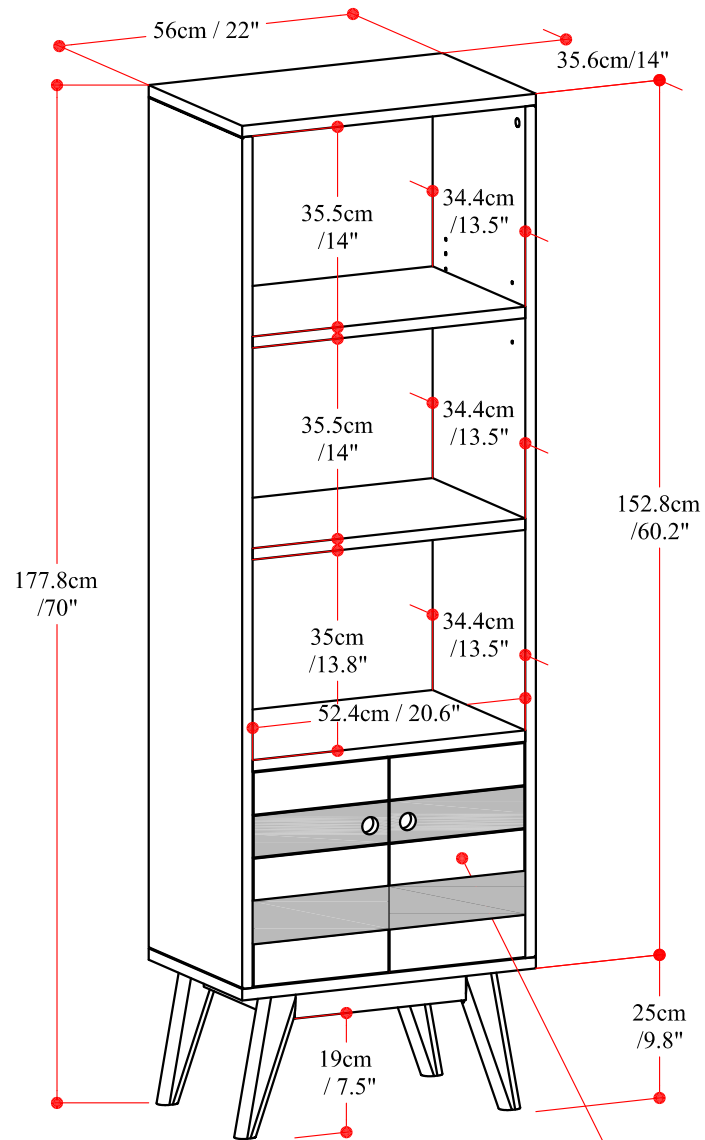

CLARKSON BOOKCASE WITH DOORS

Space dimension behind the Door :
W52.4cm / 20.6" x D33.1cm /
13" x H37.8cm / 14.9" x 1pc

Net Weight : 70.5 (lb)