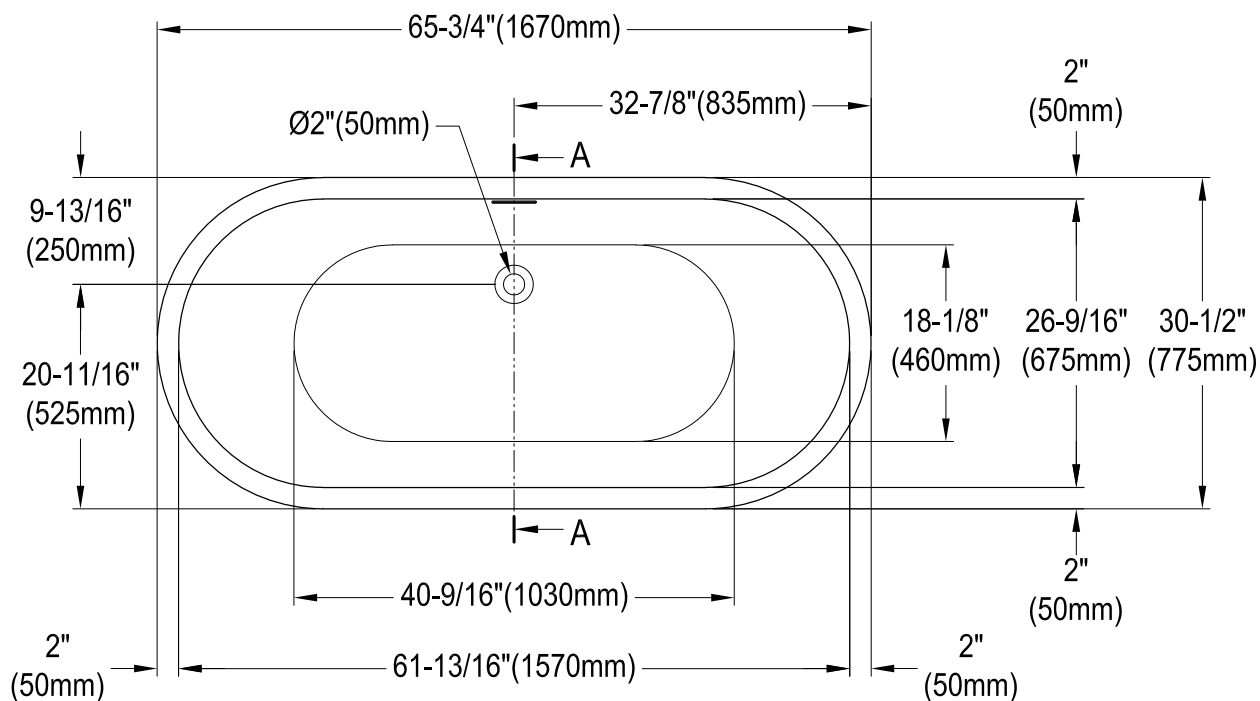

VTDE663124C420,2,3,6,7,8

66" Acrylic Pedestal Tub with Drain

M14 x 120 (5 pcs)

VTDE663124C420,2,3,6,7,8

Toe Touch Drain with Overflow Hole