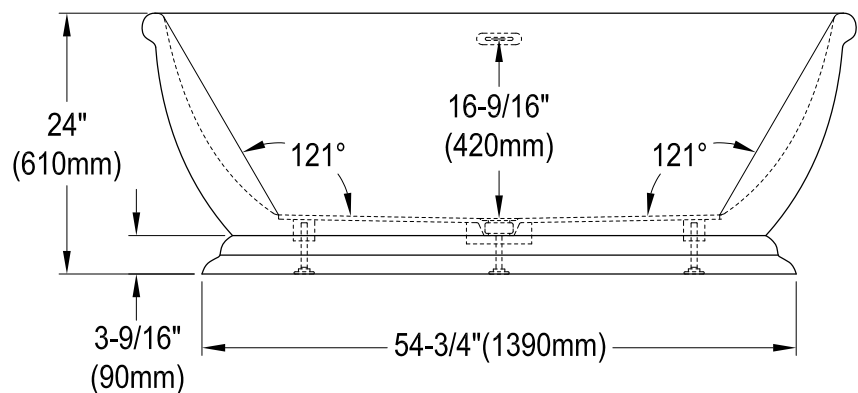

VTDE663124C420,2,3,6,7,8

66" Acrylic Pedestal Tub with Drain

M14 x 120 (5 pcs)

VTDE663124C420,2,3,6,7,8

Toe Touch Drain with Overflow Hole