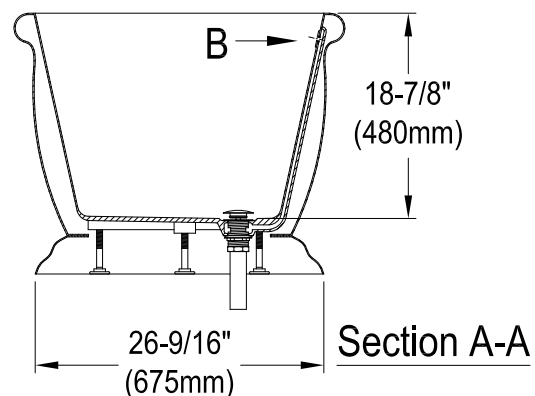

VTDE663124C420,2,3,6,7,8

66" Acrylic Pedestal Tub with Drain

M14 x 120 (5 pcs)

VTDE663124C420,2,3,6,7,8

Toe Touch Drain with Overflow Hole