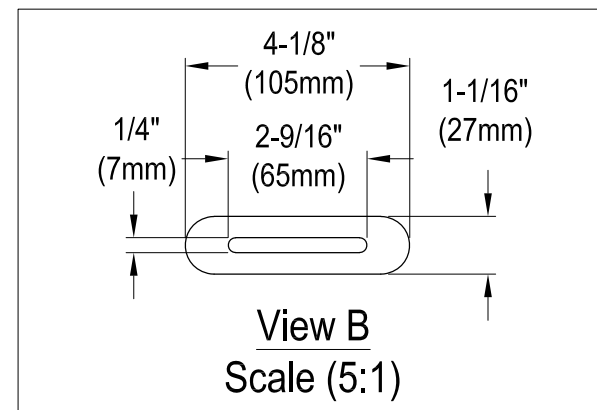

VTDE663124C420,2,3,6,7,8

66" Acrylic Pedestal Tub with Drain

M14 x 120 (5 pcs)

VTDE663124C420,2,3,6,7,8

Toe Touch Drain with Overflow Hole