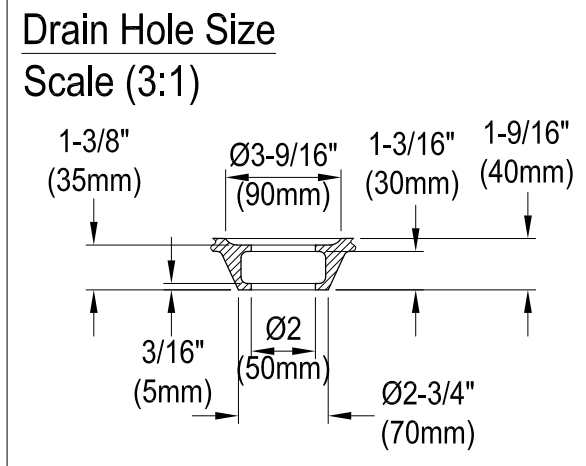

VTDE663124C420,2,3,6,7,8

66" Acrylic Pedestal Tub with Drain

M14 x 120 (5 pcs)

VTDE663124C420,2,3,6,7,8

Toe Touch Drain with Overflow Hole