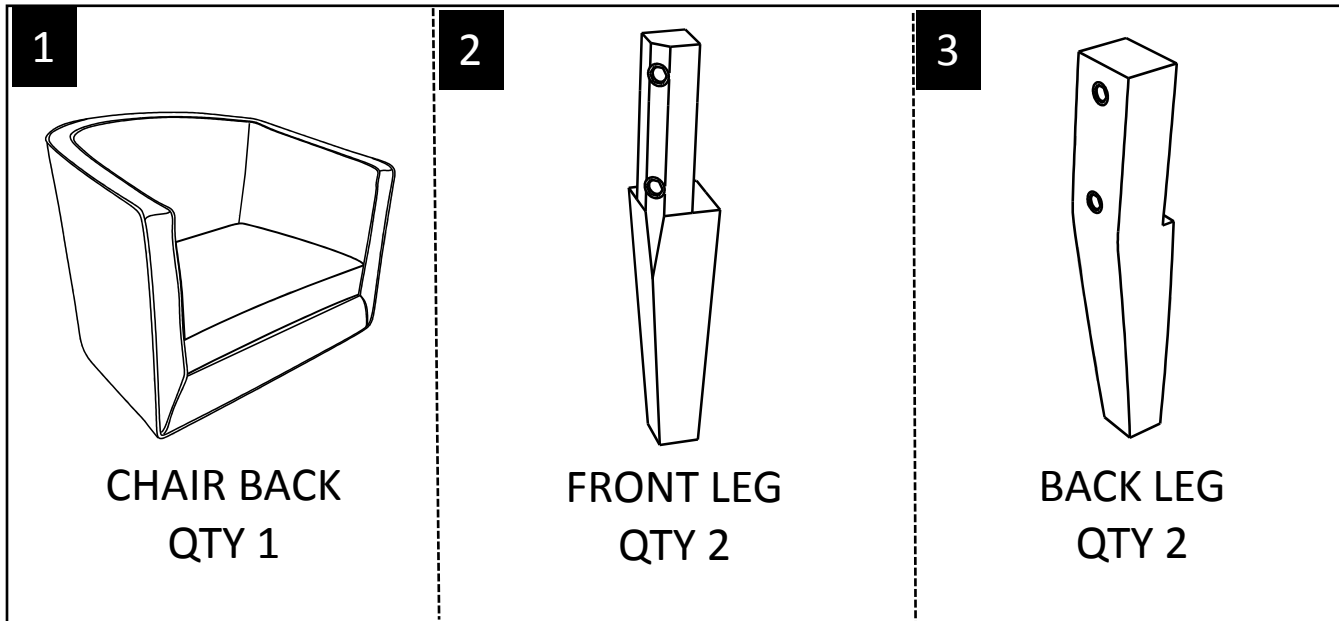

PRE-ASSEMBLY INFORMATION

PARTS DESCRIPTION

NEED HELP? For help with assembly or if you are missing a part,
Please call customer service at 1-866-518-0120 ext. 262 (9 am to 4 pm EST)