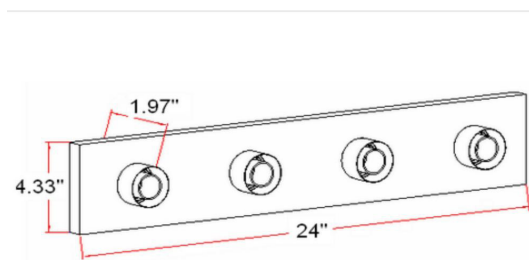

4-Light Vanity Light
Polished Chrome

SPECIFICATIONS

MOUNTING:	Wall Mount	LED BRIGHTNESS (LUMENS):	N/A
SLOPED CEILING ADAPTABLE:	No	LED COLOR CORRELATED TEMPERATURE (CCT):	N/A
LAMP TYPE 1:	Maximum 60W Medium Base Bulb	LED COLOR RENDERING INDEX (CRI):	N/A
BULB INCLUDED:	No	LED EFFICACY:	N/A
WATTS PER BULB:	60W	LED AVERAGE RATED LIFE:	N/A
TOTAL WATTAGE:	240W	ENERGY EFFICIENT:	No
DIMMABLE:	Yes	LIGHTING AMPS:	N/A
MATERIAL CONSTRUCTION:	Steel	VOLTAGE:	120V
ASSEMBLED DIMENSIONS:	4.33" H x 24" L x 1.97" D		
WEIGHT:	4.05 lbs.		
BACKPLATE DIMENSIONS:	N/A		
CANOPY/PLATE DIMENSIONS:	N/A		
GLASS/SHADE DIMENSIONS:	N/A		
GLASS/SHADE MATERIAL:	N/A		
GLASS/SHADE TYPE:	N/A		
GLASS/SHADE COLOR:	N/A		