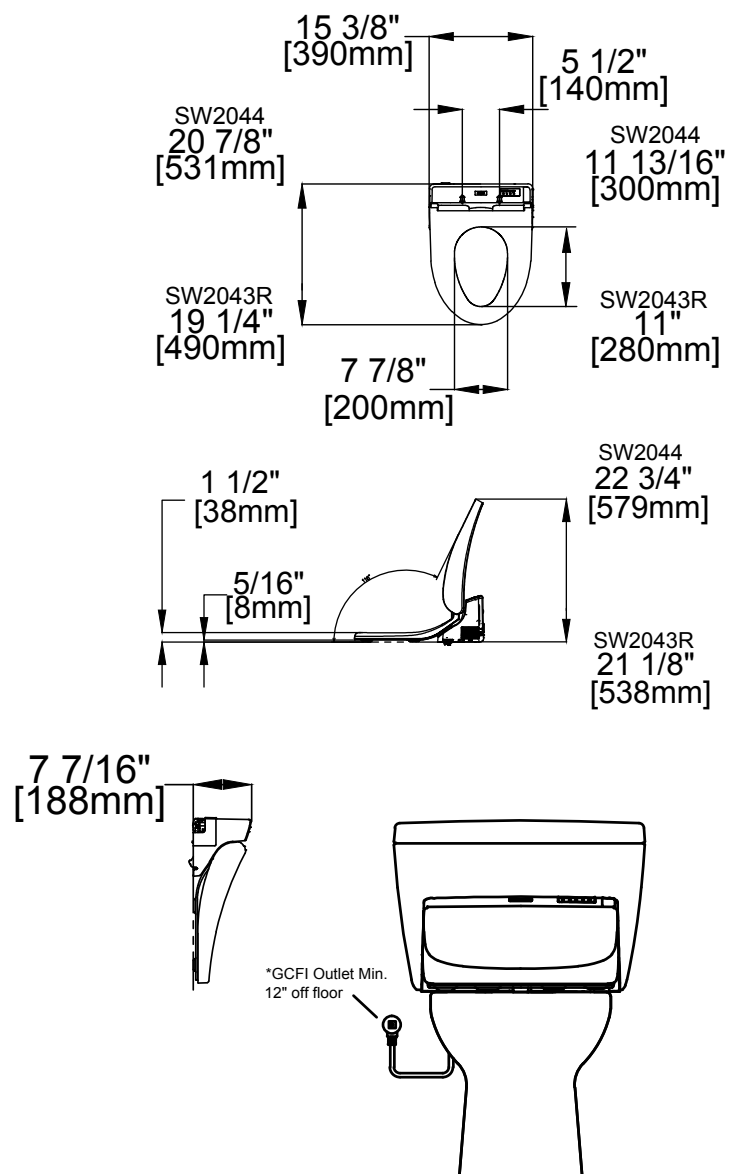

SW2043R & SW2044

WASHLET® C200

SPECIFICATIONS

Power Rating	AC 120 V 60 Hz, 406W
Power Cord Length	3.94 ft (1.2 m)
Spray Volume	Rear Cleansing: 9.1 – 14.5 oz/min Rear Soft Cleansing: 9.1 – 14.5 oz/min Front Cleansing: 9.8 – 14.5 oz/min
Spray Features	Adjustable Surface Temp: 86 – 104 °F (30 – 40 °C) Safety Device: Thermal Fuse
Warm Air Dryer Features	Adjustable Air Temp: 86 – 140 °F (30 – 60 °C) Airflow Volume: 9.5 ft³/min Safety Device: Thermal Fuse
Heated Seat Features	Adjustable Surface Temp: 82 – 97 °F (28 – 36 °C) Safety Device: Thermal Fuse
Water Supply Pressure	Minimum: 7.25 PSI (Dynamic) Maximum: 108.75 PSI (Static)
Ambient Temp.	32 – 104 °F (0 – 40 °C)
Warranty	One Year Limited Warranty
Shipping Weight	C200 Elongated: 16 lbs C200 Round: 16 lbs
Shipping Dimensions	C200 Elongated - 23 ½" x 19" x 9" C200 Round - 21 ½" x 19" x 9"

*The 3-prong cord on the Washlet is on the right side and is 4' long. The GFCI outlet needs to have 120V, 10amps.

These dimensions and specifications are subject to change without notice