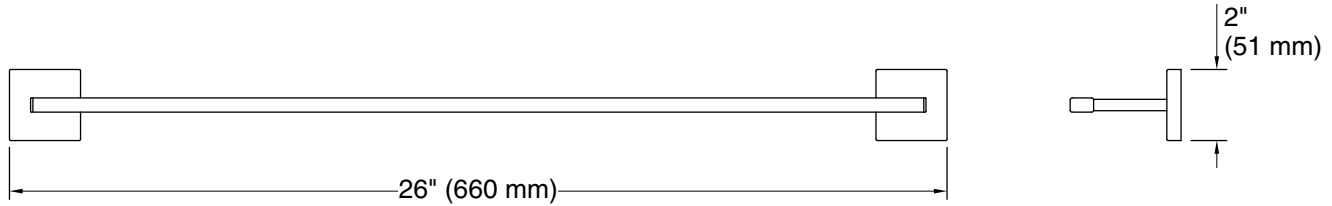

Technical Information

All product dimensions are nominal.

Material: Zinc, Stainless Steel

Notes

Install this product according to the installation instructions.

CAUTION: Risk of personal injury. Do not install these products in any area where they are likely to be used inadvertently as a grab bar or support bar. These products are not designed or intended for use as a grab bar or support bar.