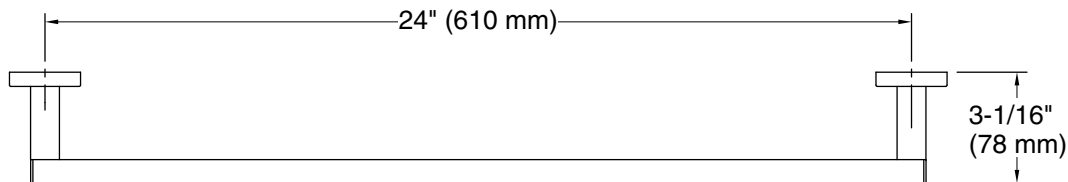

Technical Information

All product dimensions are nominal.

Material: Zinc, Stainless Steel

Notes

Install this product according to the installation instructions.

CAUTION: Risk of personal injury. Do not install these products in any area where they are likely to be used inadvertently as a grab bar or support bar. These products are not designed or intended for use as a grab bar or support bar.