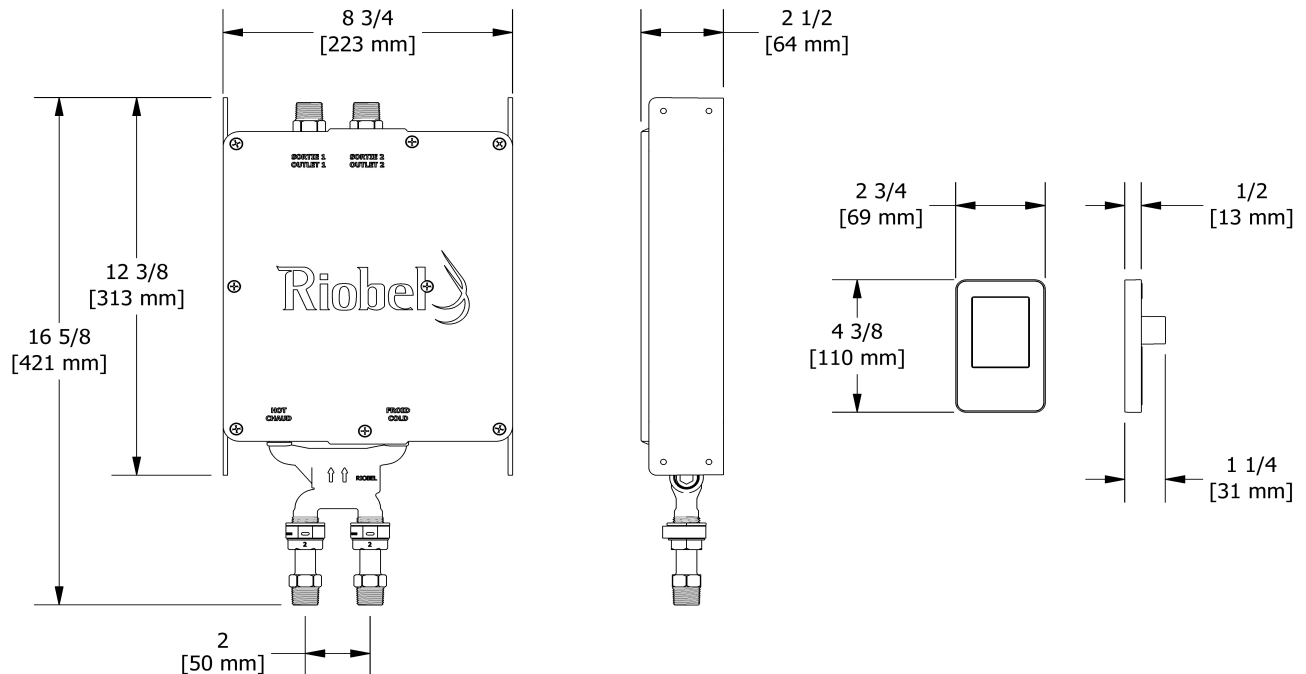

Sizes, models and finishes may differ from those presented.

Warranty

This **Riobel Inc.** product you have purchased carries a Limited Lifetime Warranty on the chrome, PVD finish, blacks and all working parts and is guaranteed from the initial purchase date against all manufacturing defects. All other finishes, including plastic components, are guaranteed for one year. All electric and/or electronic parts are covered by a 5-year limited warranty.

Customer Service

Ontario, West Canada : 888-287-5354 Quebec, Maritimes, United States : 866-473-8442