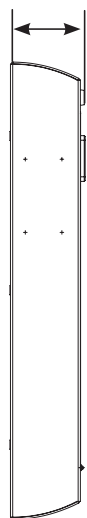

## Wide 4" Depth

### Dimensional Illustrations

Optional Keyboard  
Tray Door

20" W x 8" H  
(508 x 203.2 mm)

Maximum  
Weight Capacity

30 lbs  
(13.6 kg)

4" OD  
(101.6 mm)

Side View

Front View Open

### Dimensional Illustrations

Back View