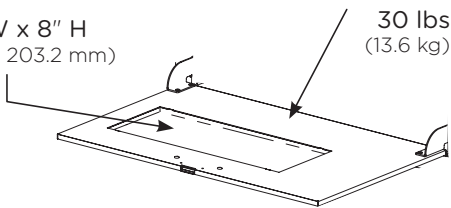

## Wide 4" Depth

### Dimensional Illustrations

Optional Keyboard  
Tray Door

20" W x 8" H  
(508 x 203.2 mm)

Maximum  
Weight Capacity

30 lbs  
(13.6 kg)

4" OD  
(101.6 mm)

Side View

Front View Open

3.25" ID  
(82.55 mm)

Storage Capacity  
1944.8 in<sup>3</sup>