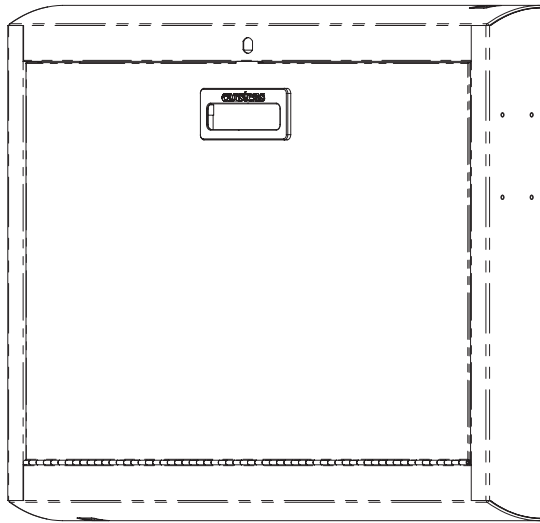

## Wide 4" Depth

### Dimensional Illustrations

Optional Keyboard  
Tray Door

20" W x 8" H  
(508 x 203.2 mm)

Maximum  
Weight Capacity

30 lbs  
(13.6 kg)

4" OD  
(101.6 mm)

Side View

Front View Open

3.25" ID  
(82.55 mm)

Storage Capacity  
1944.8 in<sup>3</sup>