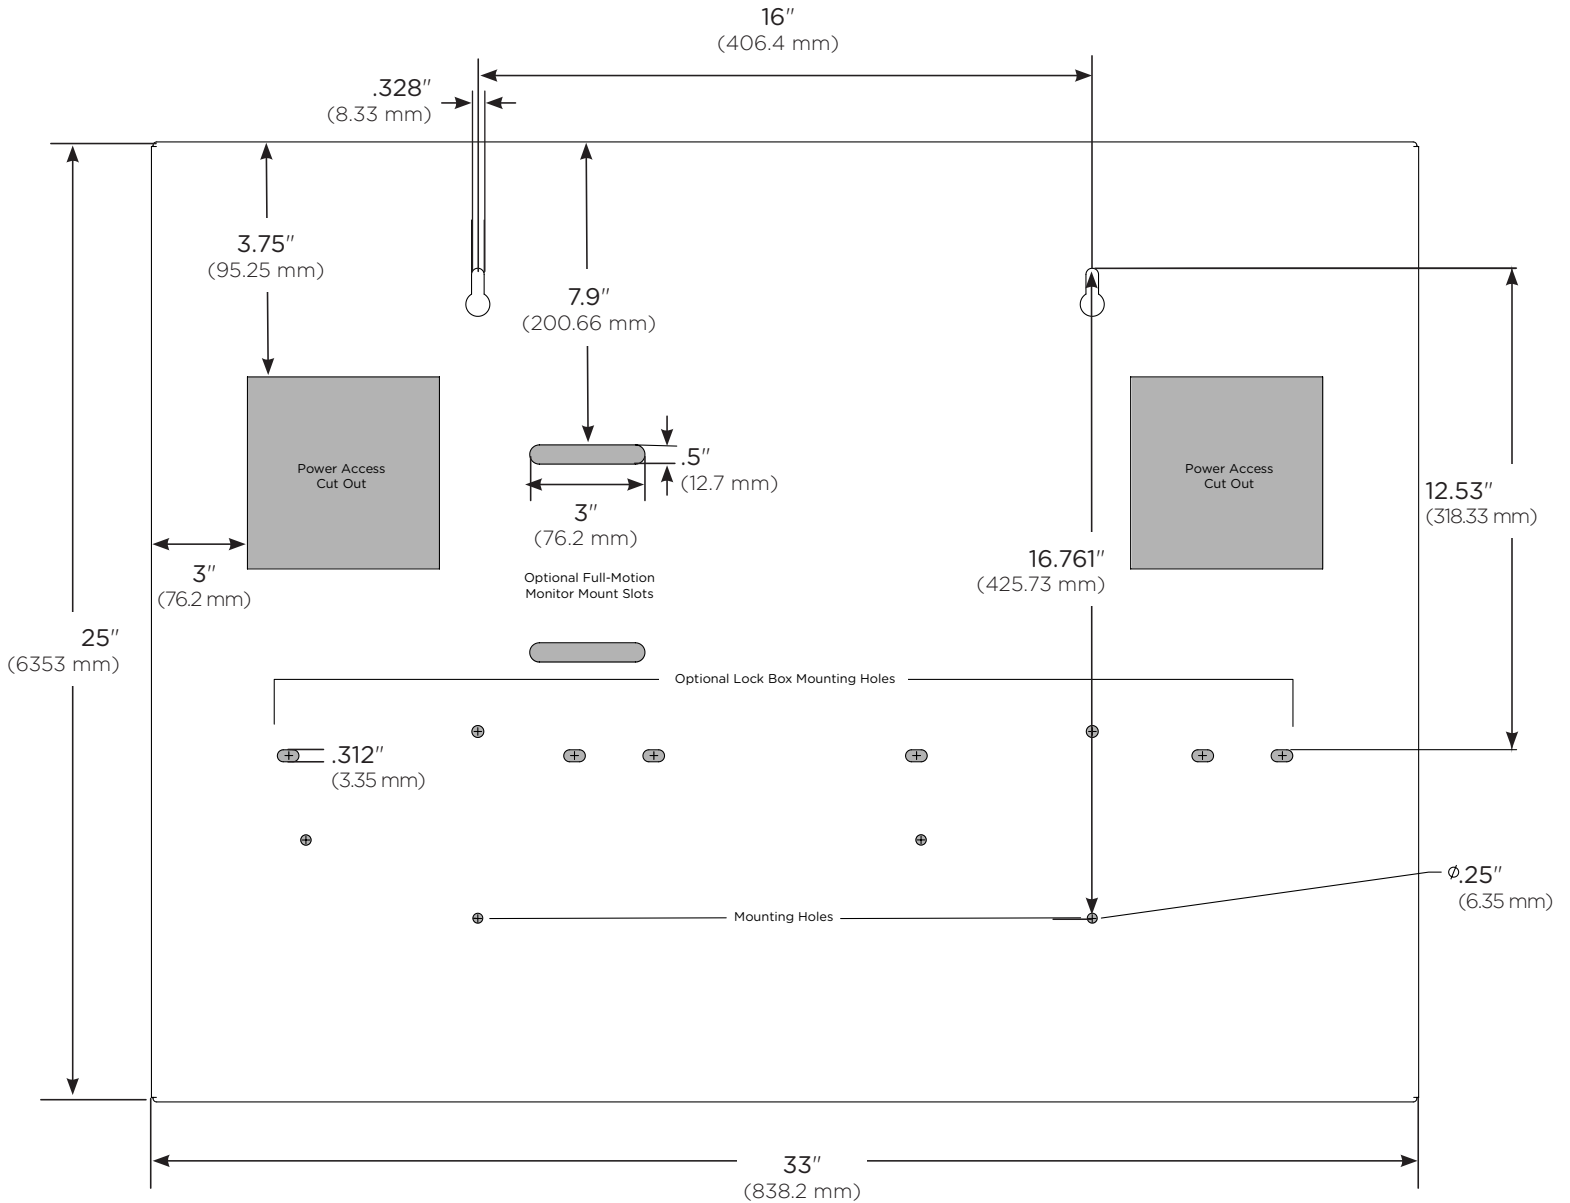

Wide 4" Depth

Dimensional Illustrations

Back View