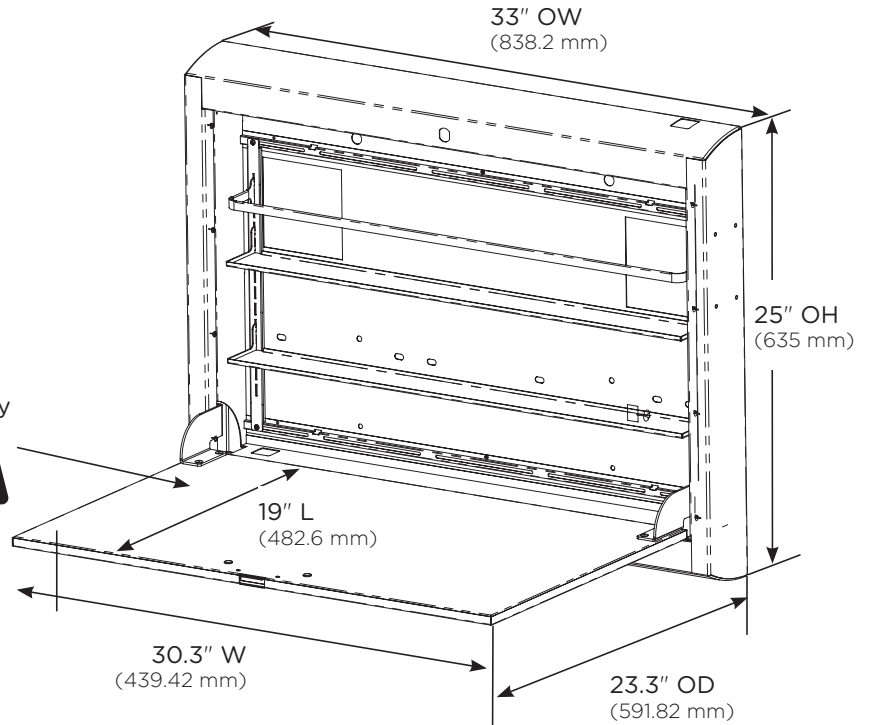

## Wide 4" Depth

### Dimensional Illustrations

Optional Keyboard  
Tray Door

20" W x 8" H  
(508 x 203.2 mm)

Maximum  
Weight Capacity

30 lbs  
(13.6 kg)

4" OD  
(101.6 mm)

Side View

Front View Open

3.25" ID  
(82.55 mm)

Storage Capacity  
1944.8 in<sup>3</sup>