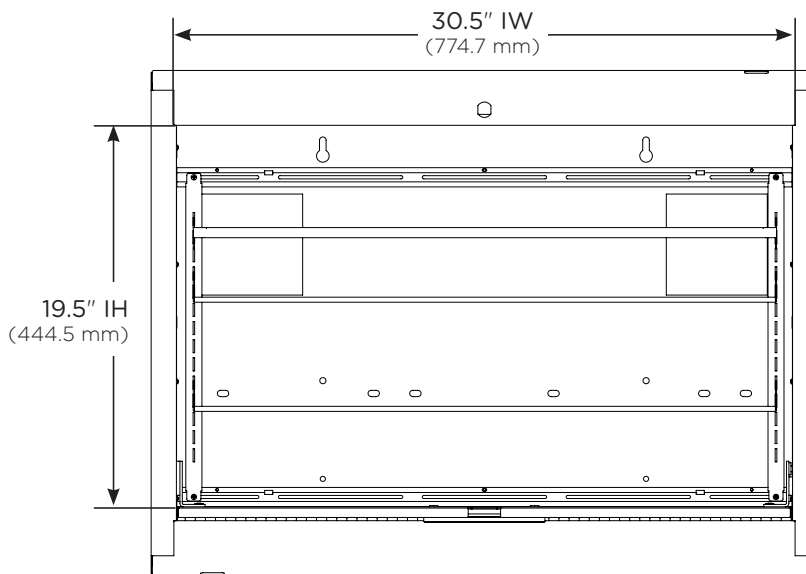

## Wide 4" Depth

### Dimensional Illustrations

Optional Keyboard  
Tray Door

20" W x 8" H  
(508 x 203.2 mm)

Maximum  
Weight Capacity

30 lbs  
(13.6 kg)

4" OD  
(101.6 mm)

Side View

Front View Open

3.25" ID  
(82.55 mm)

Storage Capacity  
1944.8 in<sup>3</sup>