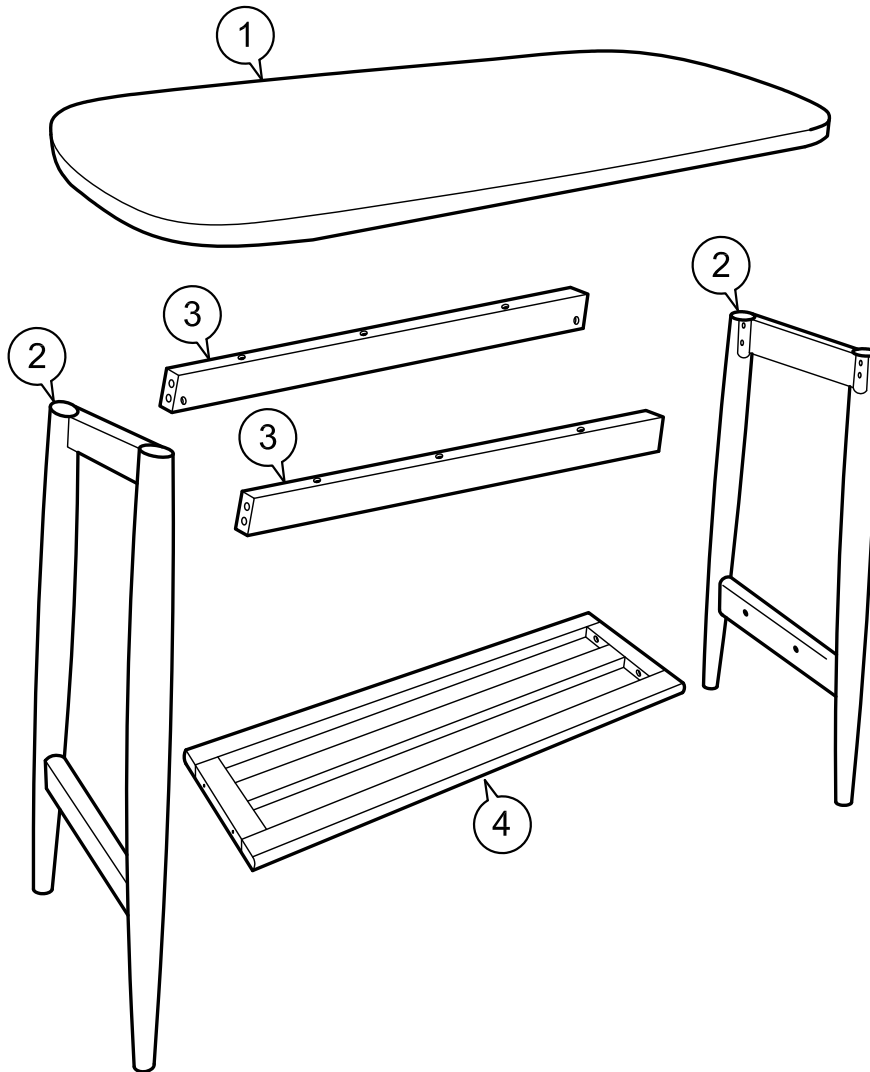

ASSEMBLY
INSTRUCTION

Item : Niles Console Table

Not Provided

2 Persons

DO NOT fully tighten any of the bolts until the product is completely assembled, then put on a flat surface to make sure the product is level and then fully tighten all the bolts.

Part List

HARDWARE LIST :

<p>A M6 x 35mm = 4</p> 	<p>C 1/4" = 4</p> 	<p>E #10 x 1 1/4" = 6</p> 	<p>G M4 x 100mm = 1</p> 
<p>B M6 x 60mm = 4</p> 	<p>D M6 x 13mm = 4</p> 	<p>F M8 x 30mm = 4</p> 	<p>H = 4</p> 

1

2

3

4