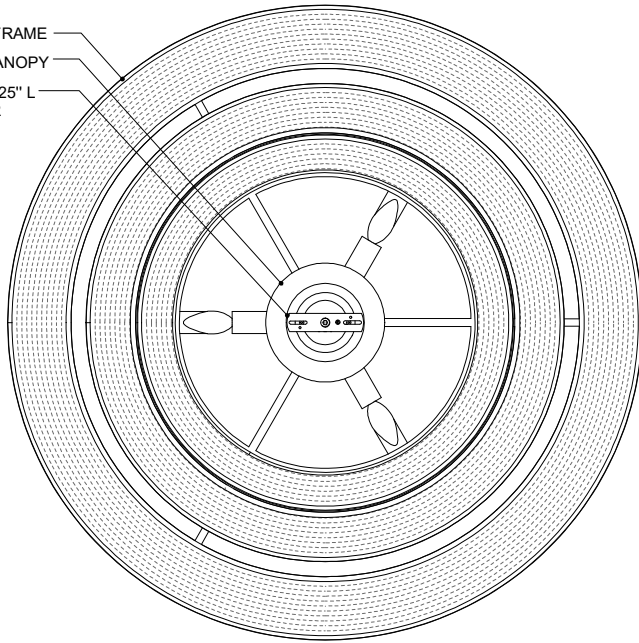

32.00" DIA. FRAME
 6.00" DIA. CANOPY
 1.00" W X 4.25" L
 CROSS BAR

TOP VIEW

CANOPY DETAIL

FRONT VIEW

9000-1084

ALL WORK © 2023 CURREY & COMPANY