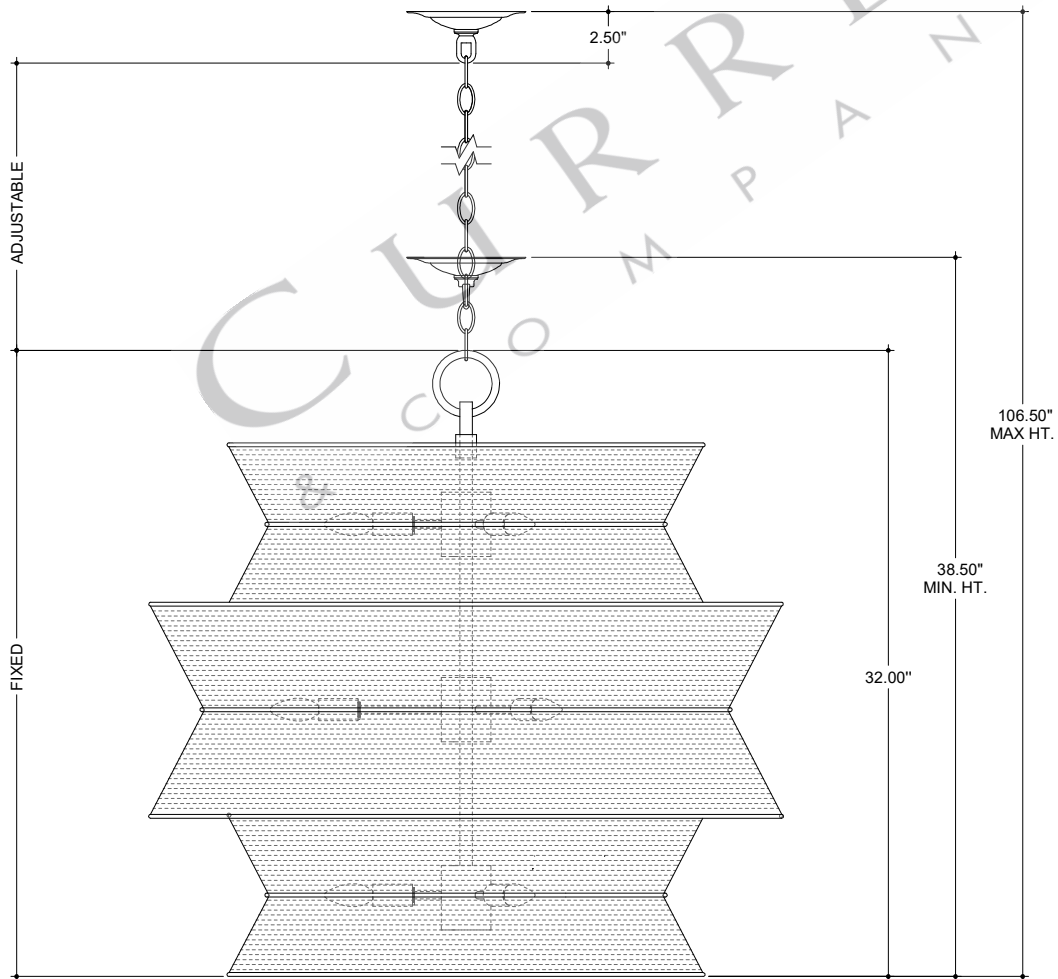

32.00" DIA. FRAME
 6.00" DIA. CANOPY
 1.00" W X 4.25" L
 CROSS BAR

TOP VIEW

CANOPY DETAIL

FRONT VIEW

9000-1084

ALL WORK © 2023 CURREY & COMPANY