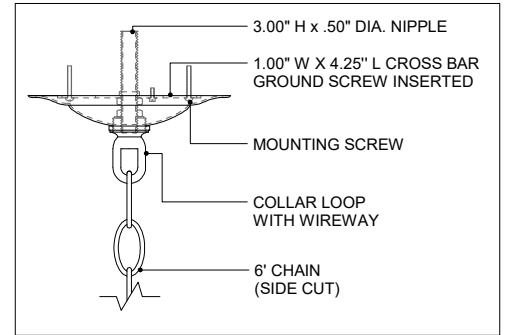

32.00" DIA. FRAME
 6.00" DIA. CANOPY
 1.00" W X 4.25" L
 CROSS BAR

TOP VIEW

CANOPY DETAIL

FRONT VIEW

9000-1084

ALL WORK © 2023 CURREY & COMPANY