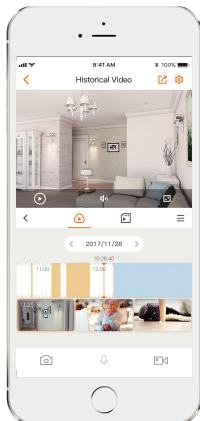

Human Detection

Detect people moving around.

Subscription Not Required

Store footage locally on an NVR or SD Card.

Two-Way Talk

Talk with family and pets while away.

Full High Definition Video

View crystal clear H.265 1080P footage.

Unusual Sound Alert

Get alerts when strange sounds are detected.

24/7 Protection

Stream & Record footage 24/7.

Stay Connected To What Matters.

With the DASH cloud service, off-site secure and encrypted video allows you to review previous alerts and gives you retention of video of up to 365 days. Reviewing historical video has never been so easy with the Dash app's easy to use playback functionality.

Powered by:

Specifications

Camera

1/2.7" 2 Megapixel Progressive CMOS
 2MP (1920 x 1080)
 Night Vision: 33ft (10m) Distance
 2.8mm Fixed Lens
 Field of View : 112°(H), 58°(V), 131°(D)

Video & Audio

Video Compression : H.265/H.264
 Up to 25/30fps Frame Rate
 16x Digital Zoom
 Two-way Audio