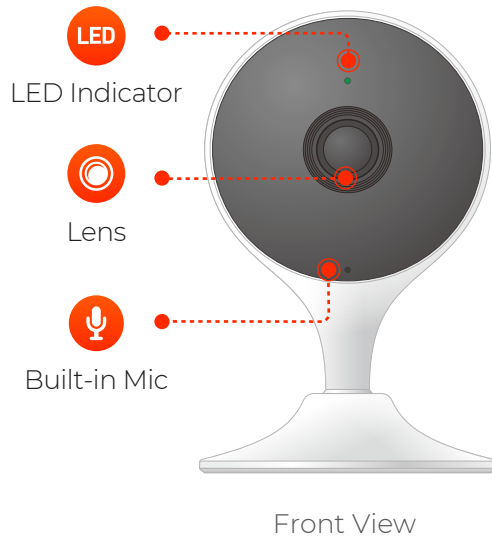

Human Detection

Detect people moving around.

Subscription Not Required

Store footage locally on an NVR or SD Card.

Two-Way Talk

Talk with family and pets while away.

Full High Definition Video

View crystal clear H.265 1080P footage.

Unusual Sound Alert

Get alerts when strange sounds are detected.

24/7 Protection

Stream & Record footage 24/7.

Stay Connected To What Matters.

With the DASH cloud service, off-site secure and encrypted video allows you to review previous alerts and gives you retention of video of up to 365 days. Reviewing historical video has never been so easy with the Dash app's easy to use playback functionality.

Powered by:

Specifications

Camera

1/2.7" 2 Megapixel Progressive CMOS
 2MP (1920 x 1080)
 Night Vision: 33ft (10m) Distance
 2.8mm Fixed Lens
 Field of View : 112°(H), 58°(V), 131°(D)

Video & Audio

Video Compression : H.265/H.264
 Up to 25/30fps Frame Rate
 16x Digital Zoom
 Two-way Audio