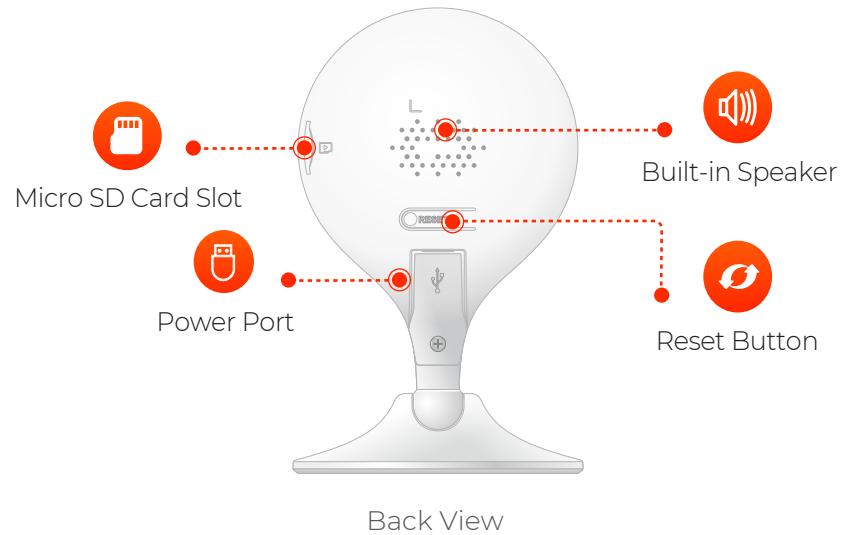

Human Detection

Detect people moving around.

Subscription Not Required

Store footage locally on an NVR or SD Card.

Two-Way Talk

Talk with family and pets while away.

Full High Definition Video

View crystal clear H.265 1080P footage.

Unusual Sound Alert

Get alerts when strange sounds are detected.

24/7 Protection

Stream & Record footage 24/7.

Stay Connected To What Matters.

With the DASH cloud service, off-site secure and encrypted video allows you to review previous alerts and gives you retention of video of up to 365 days. Reviewing historical video has never been so easy with the Dash app's easy to use playback functionality.

Powered by:

Specifications

Camera

1/2.7" 2 Megapixel Progressive CMOS
 2MP (1920 x 1080)
 Night Vision: 33ft (10m) Distance
 2.8mm Fixed Lens
 Field of View : 112°(H), 58°(V), 131°(D)

Video & Audio

Video Compression : H.265/H.264
 Up to 25/30fps Frame Rate
 16x Digital Zoom
 Two-way Audio

Notice Management

Motion Detection
 Human Detection
 Configurable Region
 Abnormal Sound Alarm

Network

Wi-Fi: IEEE802.11b/g/n, 50m Open Field
 DASH App: iOS, Android
 Onvif

Auxiliary Interface

Micro SD Card Slot (up to 256GB)
 Built-in Mic & Speaker
 Reset Button