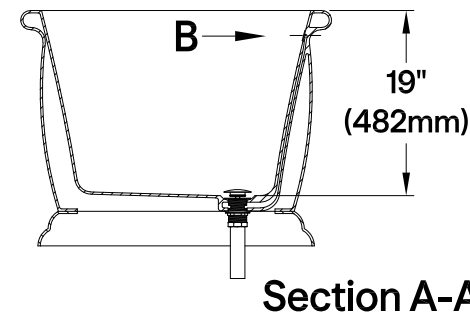

VTSQ713224C420,2,3,6,7,8

71" Acrylic Pedestal Tub with Drain

M14 x 120 (5 pcs)