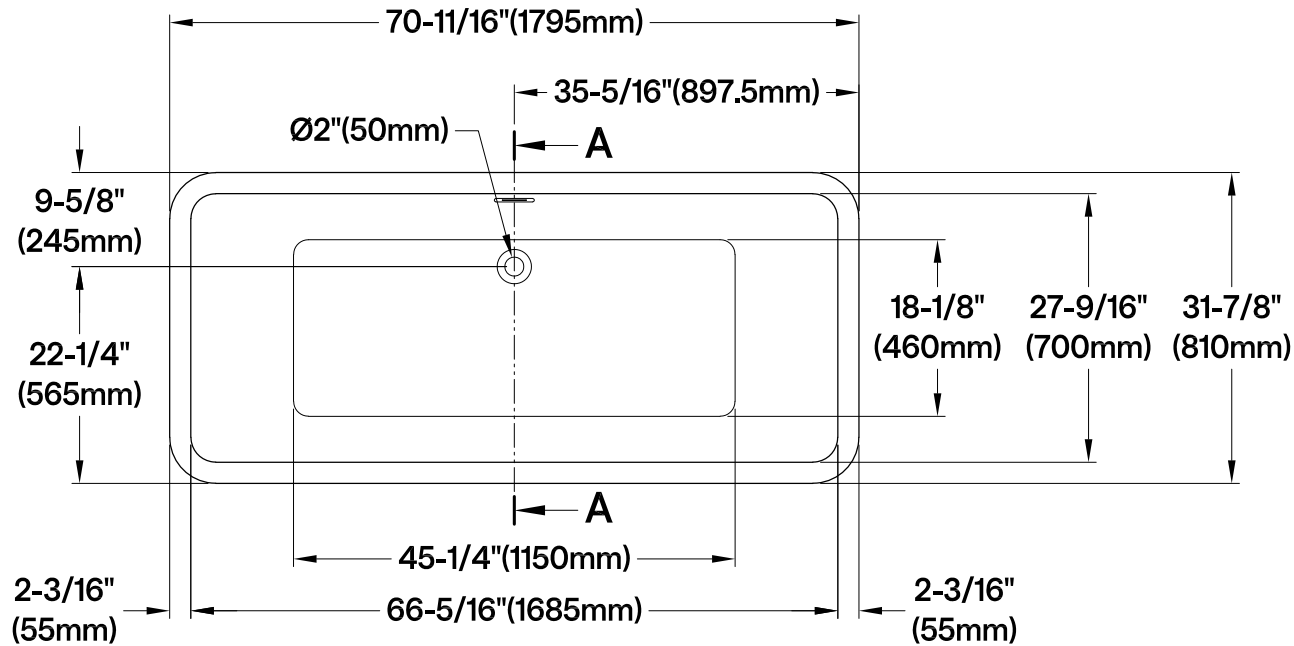

VTSQ713224C420,2,3,6,7,8

71" Acrylic Pedestal Tub with Drain

M14 x 120 (5 pcs)