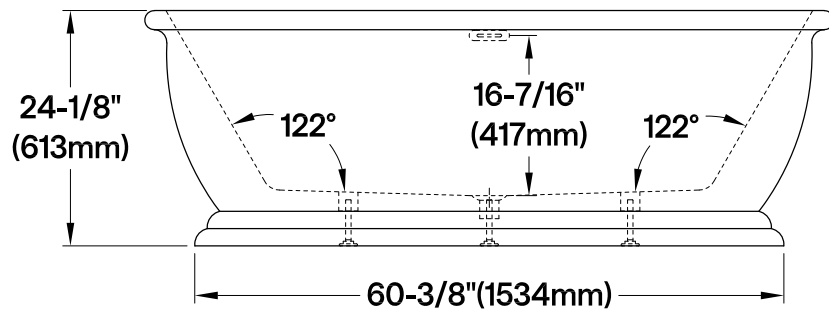

VTSQ713224C420,2,3,6,7,8

71" Acrylic Pedestal Tub with Drain

M14 x 120 (5 pcs)