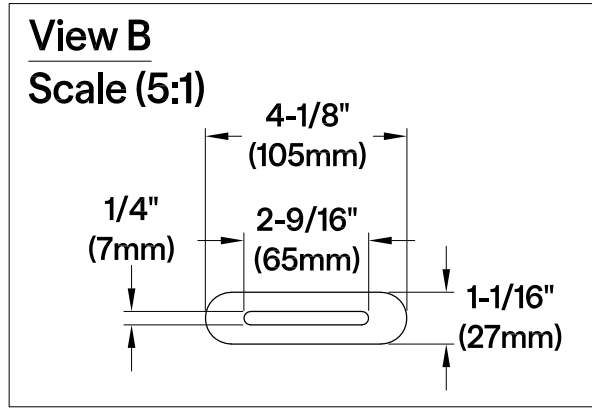

VTSQ713224C420,2,3,6,7,8

71" Acrylic Pedestal Tub with Drain

M14 x 120 (5 pcs)