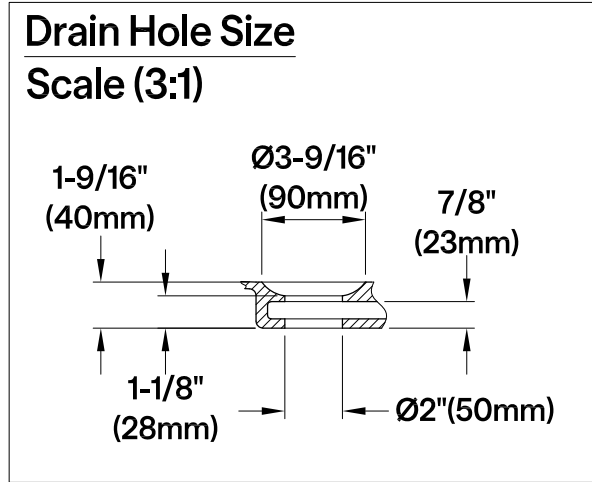

VTSQ713224C420,2,3,6,7,8

71" Acrylic Pedestal Tub with Drain

M14 x 120 (5 pcs)