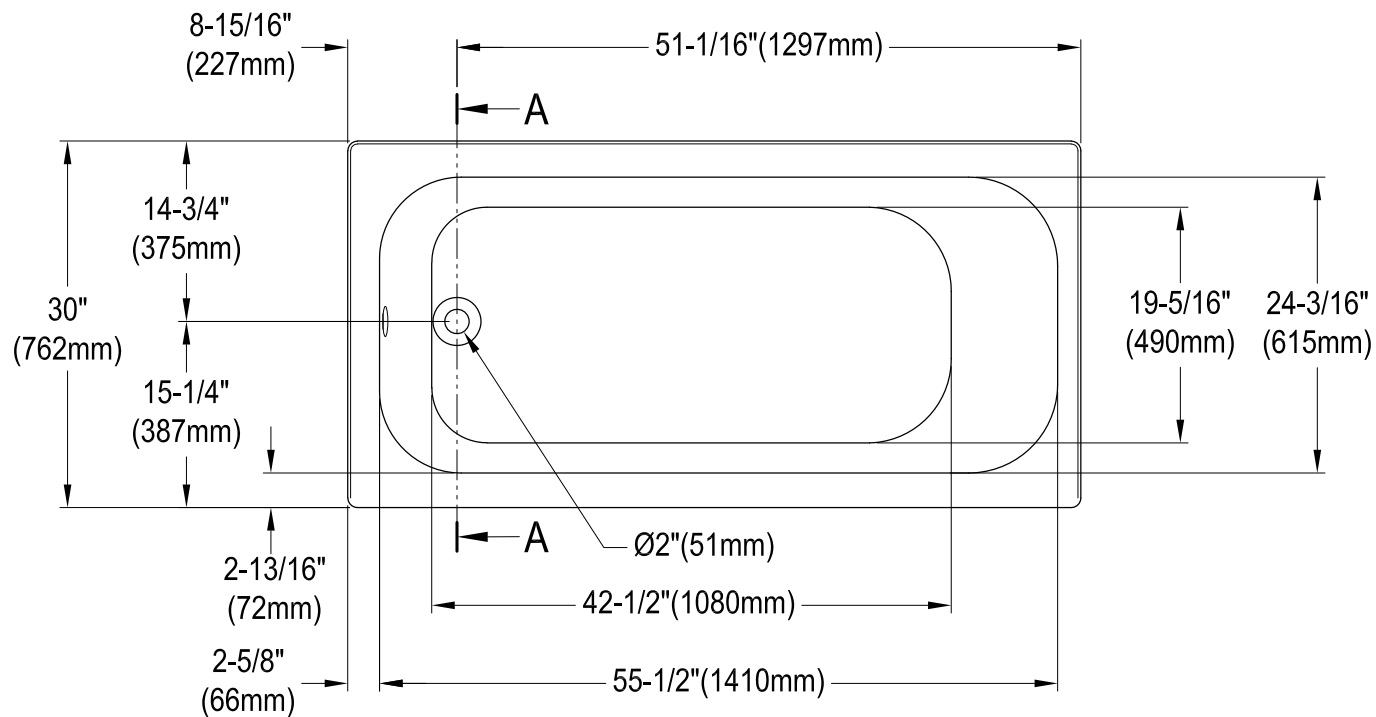

VCTAP603015L

60" Cast Iron Alcove Tub with Left Hand Drain Hole

Drain Hole Size (Scale 3:1)

Section A-A