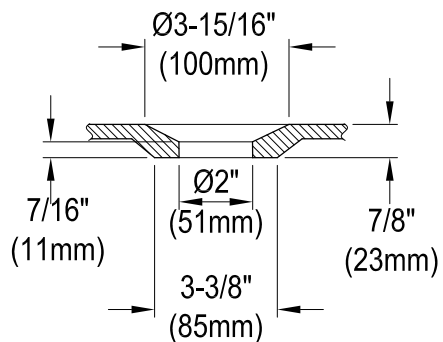

VCTAP603015L

60" Cast Iron Alcove Tub with Left Hand Drain Hole

Drain Hole Size (Scale 3:1)

Section A-A