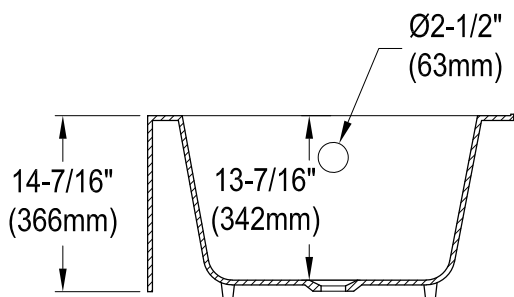

VCTAP603015L

60" Cast Iron Alcove Tub with Left Hand Drain Hole

Drain Hole Size (Scale 3:1)

Section A-A