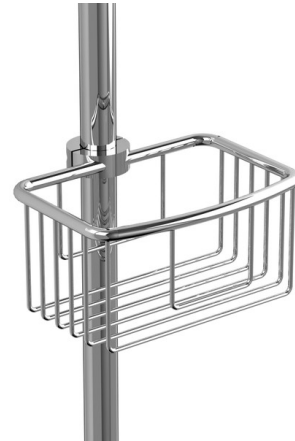

SPÉCIFICATIONS

DESCRIPTION

- Pour barre de douche 7/8" à 1"

GARANTIE

- La plupart des produits ou pièces comportent des « garanties limitées » contre les défauts de fabrication. Pour les clients américains, veuillez visiter houseofrohl.com/support et pour les clients canadiens, veuillez visiter houseofrohl.ca/support pour la garantie complète du produit et du fini.

Panier pour rail de douche, Ø de 21mm à 25mm (7/8" à 1")

MODÈLES: 275