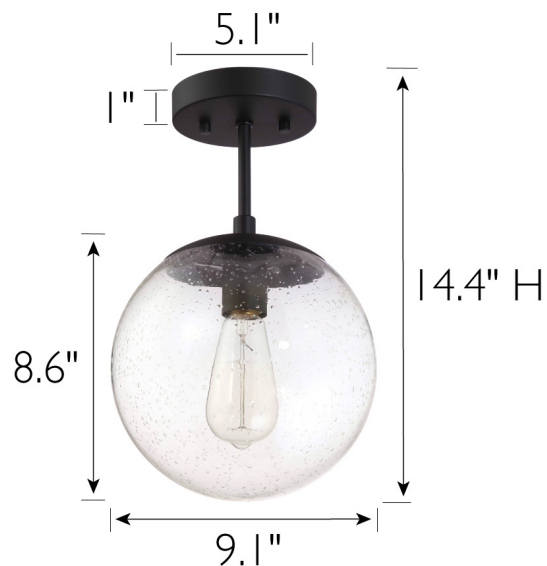

Gracelyn I-Light Dimmable Ceiling Light
Matte Black

SPECIFICATIONS

MOUNTING:	Semi Flush Mount	LED BRIGHTNESS (LUMENS):	N/A
SLOPED CEILING ADAPTABLE:	No	LED COLOR CORRELATED TEMPERATURE (CCT):	N/A
LAMP TYPE:	Maximum 60W Medium Base Bulb	LED COLOR RENDERING INDEX (CRI):	N/A
BULB INCLUDED:	No	LED EFFICACY:	N/A
WATTS PER BULB:	60W	LED AVERAGE RATED LIFE:	N/A
TOTAL WATTAGE:	60W	ENERGY EFFICIENT:	No
DIMMABLE:	Yes	LIGHTING AMPS:	N/A
MATERIAL CONSTRUCTION:	Steel/Glass	VOLTAGE:	120V
ASSEMBLED DIMENSIONS:	14.36" H x 9.06" L x 9.06" D		
WEIGHT:	1.76 lbs.		
BACKPLATE DIMENSIONS:	N/A		
CANOPY/PLATE DIMENSIONS:	1.02" H x 5.12" W x 5.12" D		
GLASS/SHADE DIMENSIONS:	8.61" H x 9.06" L x 9.06" D		
GLASS/SHADE MATERIAL:	Glass		
GLASS/SHADE TYPE:	Seedy		
GLASS/SHADE COLOR:	Clear		