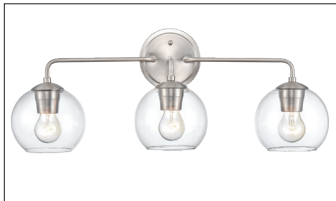

## 9753 - THREE LIGHT VANITY

### Dimensions

Width	25.5"
Height	10"
Extension	7"
Backplate Width	5"
Backplate Height	5"
Backplate Depth	0.75"
Weight	6 lbs

### Finish & Material

Finishes	<b>BN</b> - Brushed Nickel <b>MB</b> - Matte Black <b>MG</b> - Modern Gold
----------	--

Material	Metal
----------	-------

### Glass/Shade

Glass	Clear
-------	-------