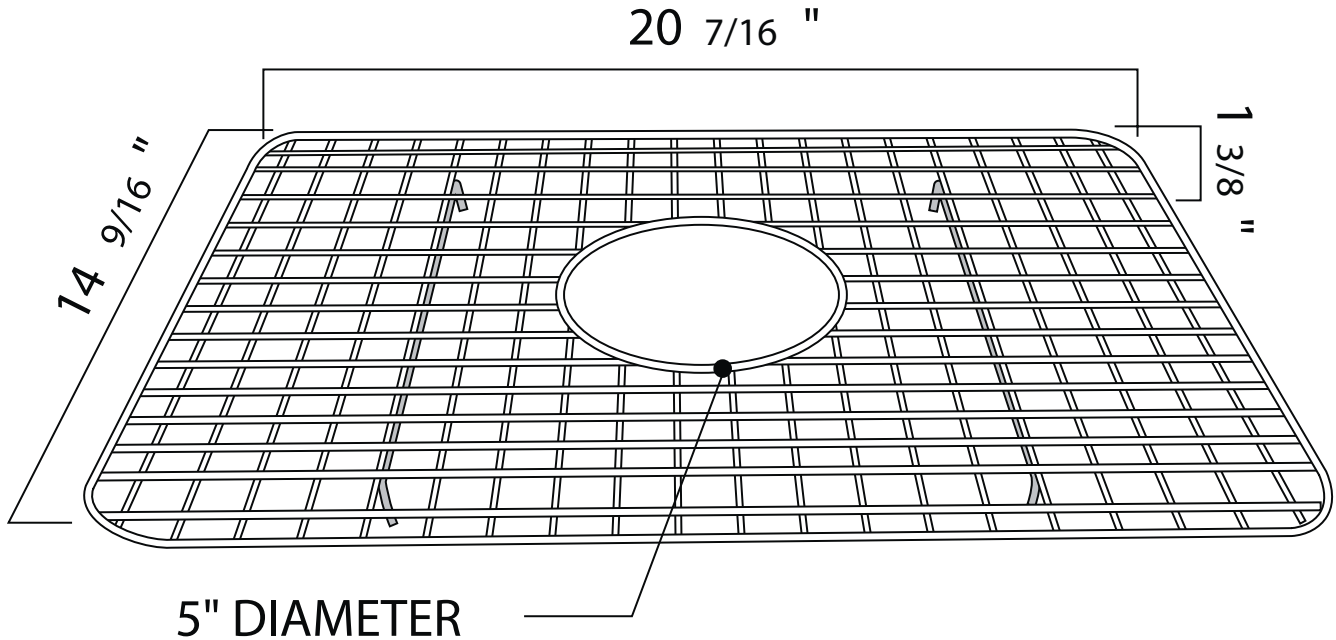

For warranty or additional information, contact:

U.S.A.
houseofrohl.com/support
1-800-777-9762

QUEBEC / MARITIMES / WESTERN CANADA
QUÉBEC / MARITIMES / OUEST CANADIEN
QUEBEC / MARITIMOS / CANADA OCCIDENTAL
houseofrohl.ca/support
1-866-473-8442

ONTARIO
houseofrohl.ca/support
1-800-287-5354