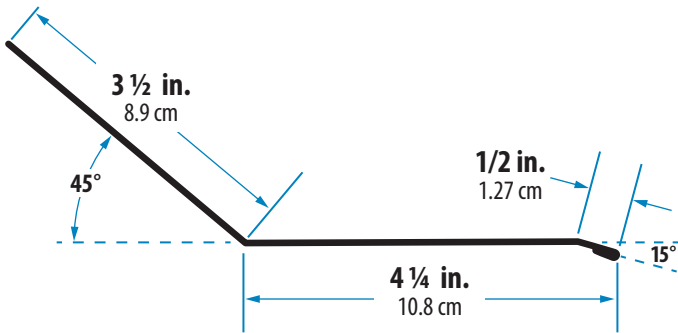

30 Gauge Galvanized Steel

1 Base Flashing • 1 - 32 in. (81.3 cm)

2 Top Flashing • 1 - 32 in. (81.3 cm)

3 Step Flashing • 12 - 8 in. (20.32 cm)

4 Counter Flashing • 4 - 32 in. (81.3 cm)

Royal Brown