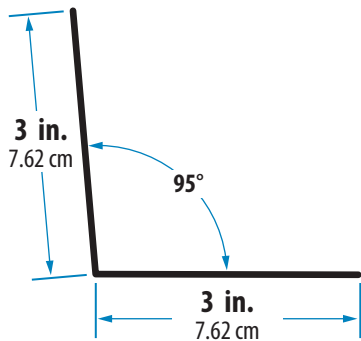

30 Gauge Galvanized Steel

1 Base Flashing • 1 - 32 in. (81.3 cm)

2 Top Flashing • 1 - 32 in. (81.3 cm)

3 Step Flashing • 12 - 8 in. (20.32 cm)

4 Counter Flashing • 4 - 32 in. (81.3 cm)

Royal Brown