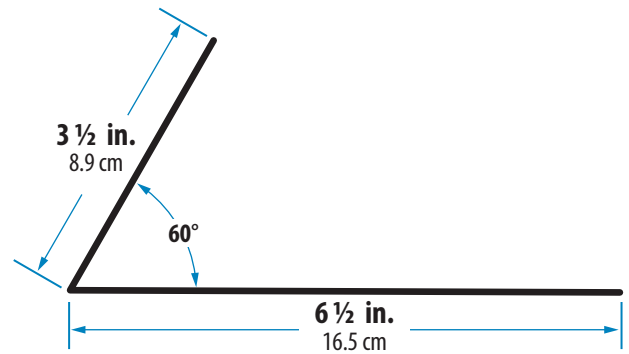

30 Gauge Galvanized Steel

1 Base Flashing • 1 - 32 in. (81.3 cm)

2 Top Flashing • 1 - 32 in. (81.3 cm)

3 Step Flashing • 12 - 8 in. (20.32 cm)

4 Counter Flashing • 4 - 32 in. (81.3 cm)

Royal Brown