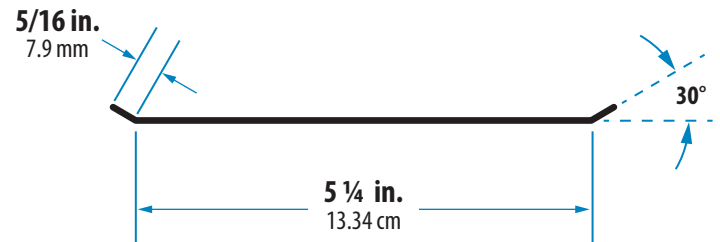

30 Gauge Galvanized Steel

1 Base Flashing • 1 - 32 in. (81.3 cm)

2 Top Flashing • 1 - 32 in. (81.3 cm)

3 Step Flashing • 12 - 8 in. (20.32 cm)

4 Counter Flashing • 4 - 32 in. (81.3 cm)

Royal Brown