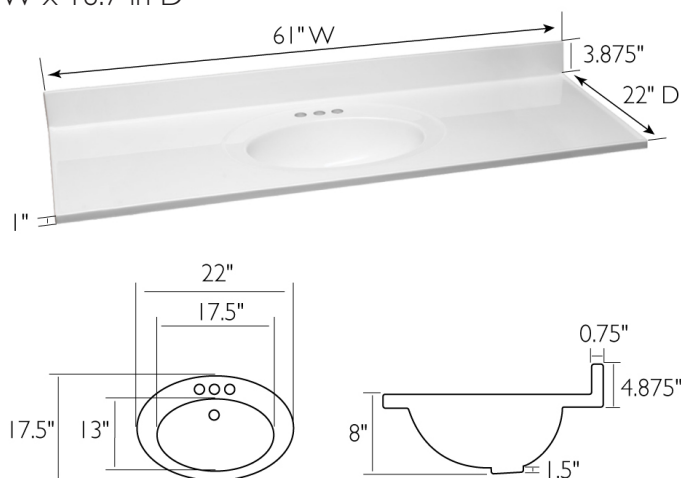

61" Cultured Marble Vanity Top
Solid White

SPECIFICATIONS

MATERIAL:	Cultured Marble
TOOLS NEEDED FOR INSTALLATION:	100% Silicone
ASSEMBLED DIMENSIONS:	11 in H x 61 in W x 22 in D
ASSEMBLED WEIGHT:	72.86 lbs
NUMBER OF MOUNTING HOLES:	3
BOWL MATERIAL:	Cultured Marble
BACK SPLASH INCLUDED:	Yes
NUMBER OF BOWLS:	1
BOWL DIMENSIONS:	5.63 in H x 12.4 in W x 18.7 in D
BOWL SHAPE:	Oval
SINK THICKNESS:	0.98in
MOUNTING TYPE:	Integrated
OVERFLOW HOLE:	Yes
VANITY TOP COLOR:	Solid White
FAUCET TYPE:	Centerset