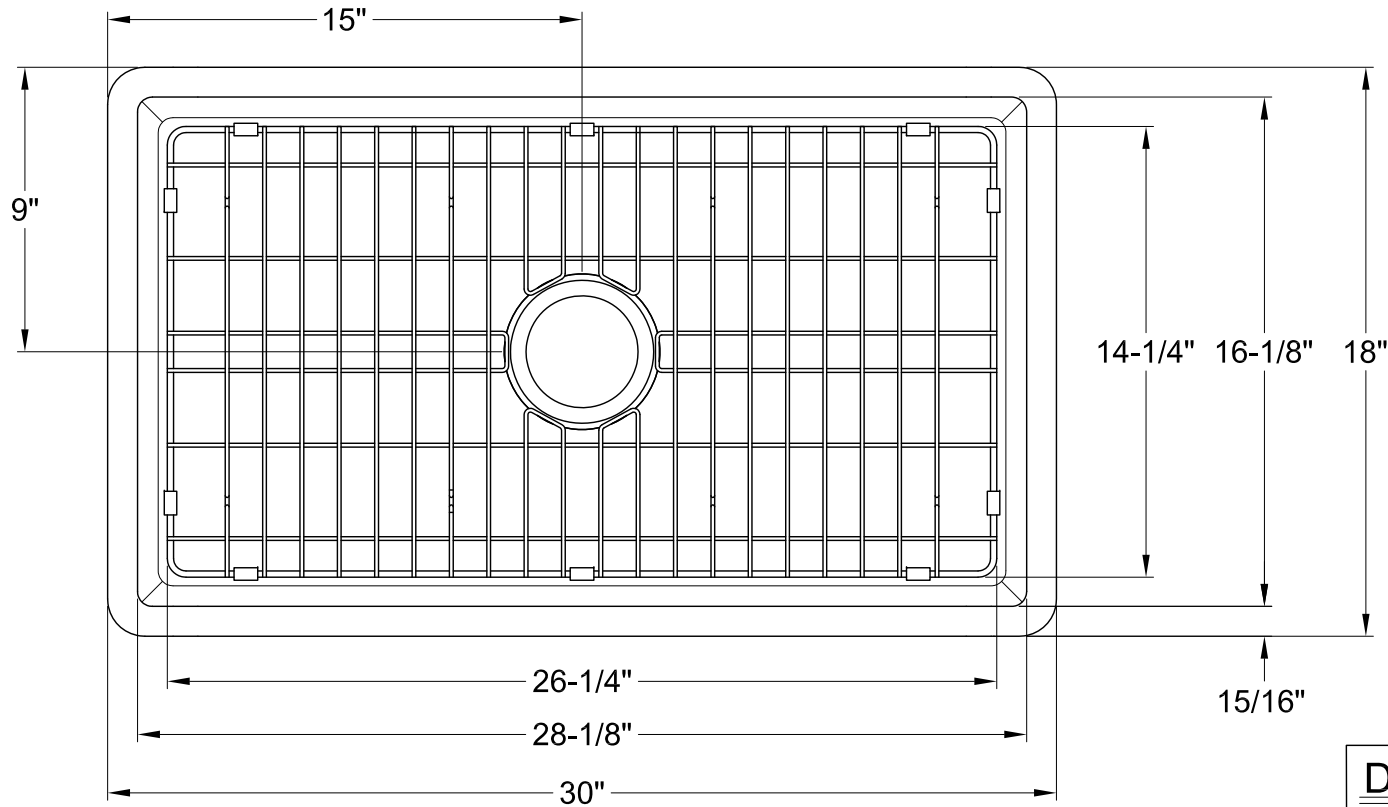

KGKFA301810BC

Solid Surface White Stone Farmhouse Single Bowl Kitchen Sink Combo

Drainer