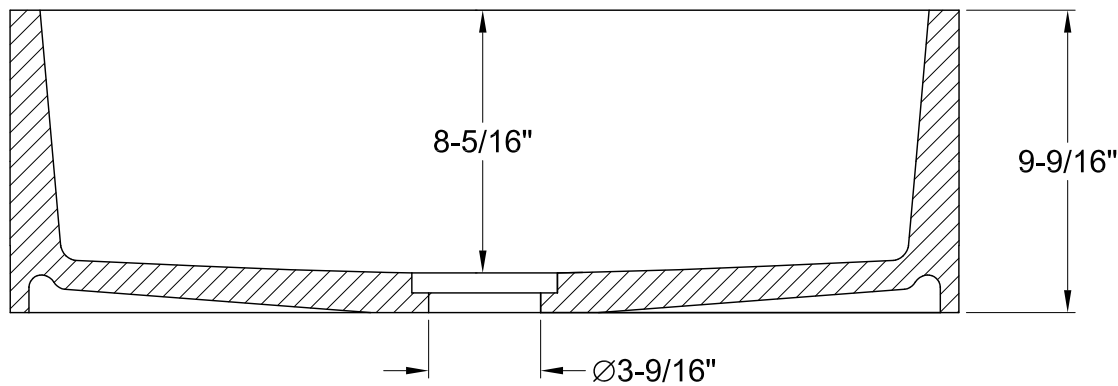

KGKFA301810BC

Solid Surface White Stone Farmhouse Single Bowl Kitchen Sink Combo

Drainer