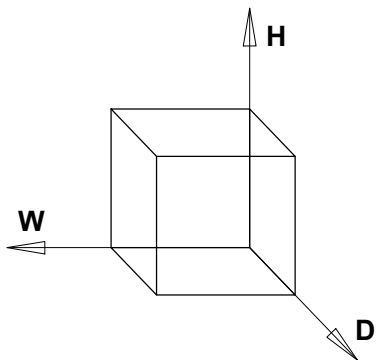

Sylvie Side Table

Net Weight: 9.02 lbs / 4.09 Kgs