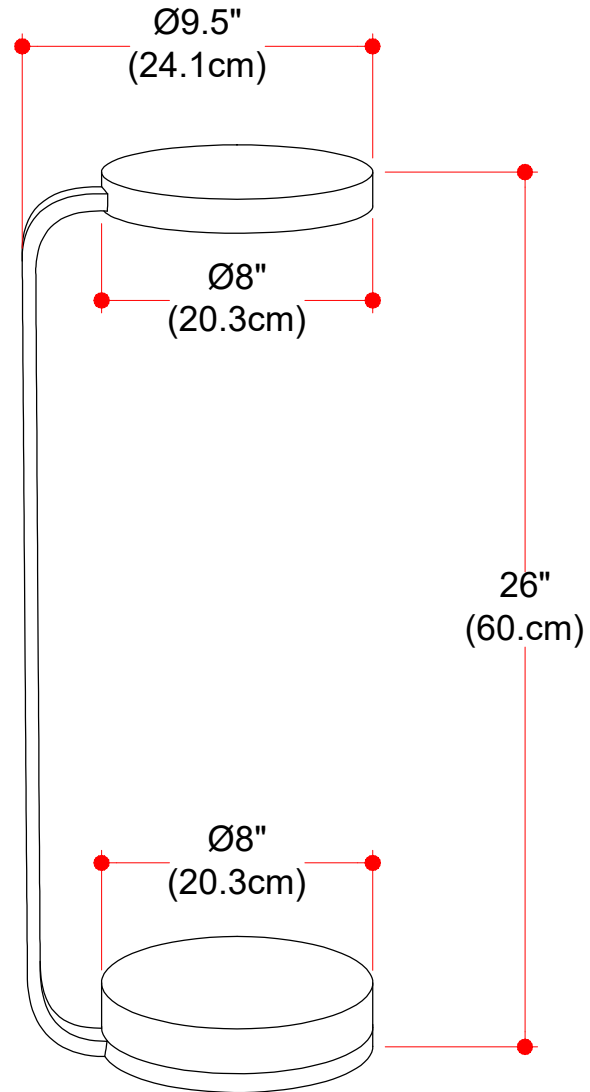

Sylvie Side Table

Net Weight: 9.02 lbs / 4.09 Kgs