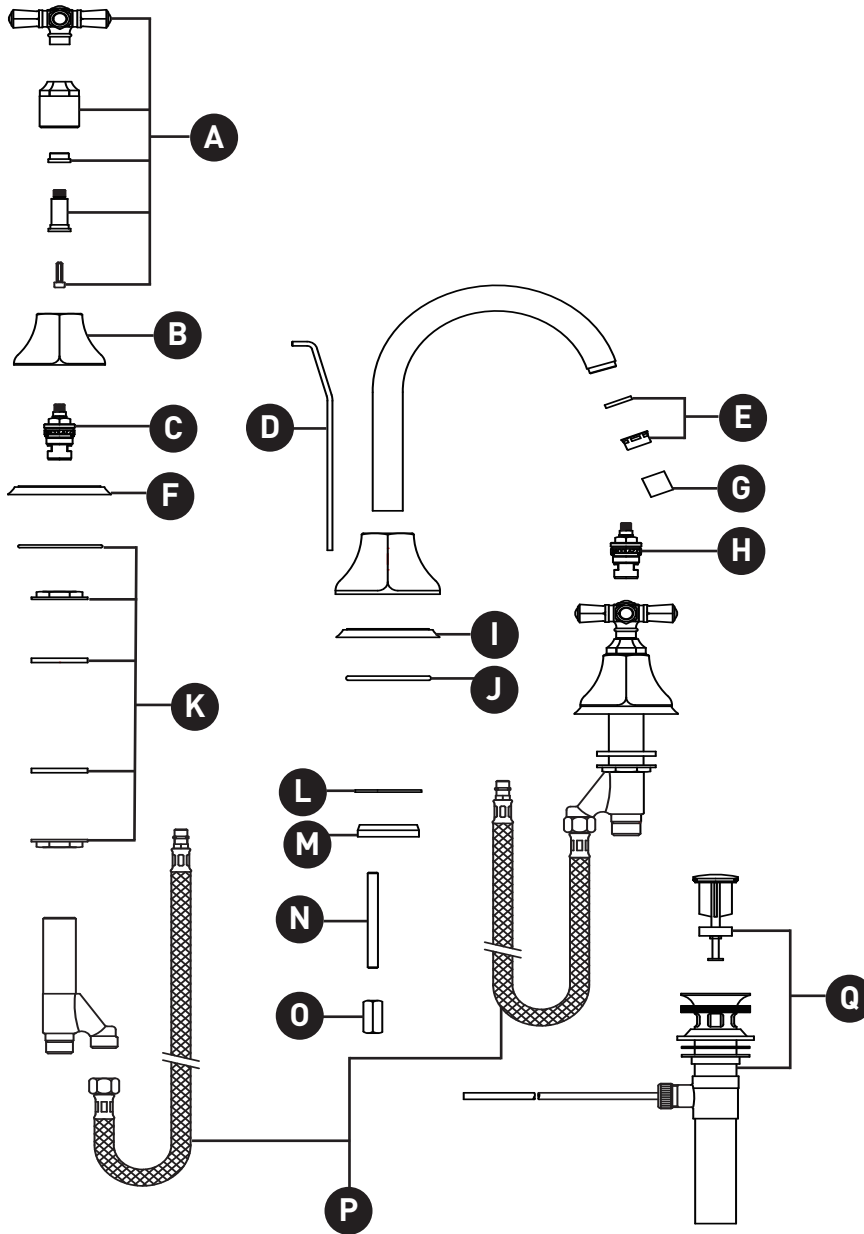

ORDER BY PART NUMBER

ILLUSTRATED PARTS

PN08D3XM

PALLADIAN® Widespread Lavatory Faucet
With C-Spout

ID	Kit Number	Finish
*A	C7645	See below
*B	C7243/1	See below
C	C7075-1CC	N/A
*D	C7334	See below
E	C7086.12	N/A
*F	C7244	See below
*G	C2208	See below
H	C7075-1CC	N/A
*I	C7244	See below
J	C7586.99	N/A
K	NZSDVL	N/A
L	C7585.10	N/A
M	C7282PF	N/A
N	C7555	N/A
O	C7260.7	N/A
P	C7089SP	N/A
*Q	C7324M	See below

PALLADIAN® Robinet de lavabo à poignées éloignées
et bec en C

ID	Référence du kit	Finition
*A	C7645	See below
*B	C7243/1	See below
C	C7075-1CC	N/A
*D	C7334	See below
E	C7086.12	N/A
*F	C7244	See below
*G	C2208	See below
H	C7075-1CC	N/A
*I	C7244	See below
J	C7586.99	N/A
K	NZSDVL	N/A
L	C7585.10	N/A
M	C7282PF	N/A
N	C7555	N/A
O	C7260.7	N/A
P	C7089SP	N/A
*Q	C7324M	See below

ONTARIO
houseofrohl.ca/support
1-800-287-5354

PEDIR POR NÚMERO DE REFERENCIA

PIEZAS ILUSTRADAS

PN08D3XM

PALLADIAN® Llave con dos manerales con boquilla en C para lavabo

ID	Referencia del kit	Acabado
*A	C7645	See below
*B	C7243/1	See below
C	C7075-1CC	N/A
*D	C7334	See below
E	C7086.12	N/A
*F	C7244	See below
*G	C2208	See below
H	C7075-1CC	N/A
*I	C7244	See below
J	C7586.99	N/A
K	NZSDVL	N/A
L	C7585.10	N/A
M	C7282PF	N/A
N	C7555	N/A
O	C7260.7	N/A
P	C7089SP	N/A
*Q	C7324M	See below