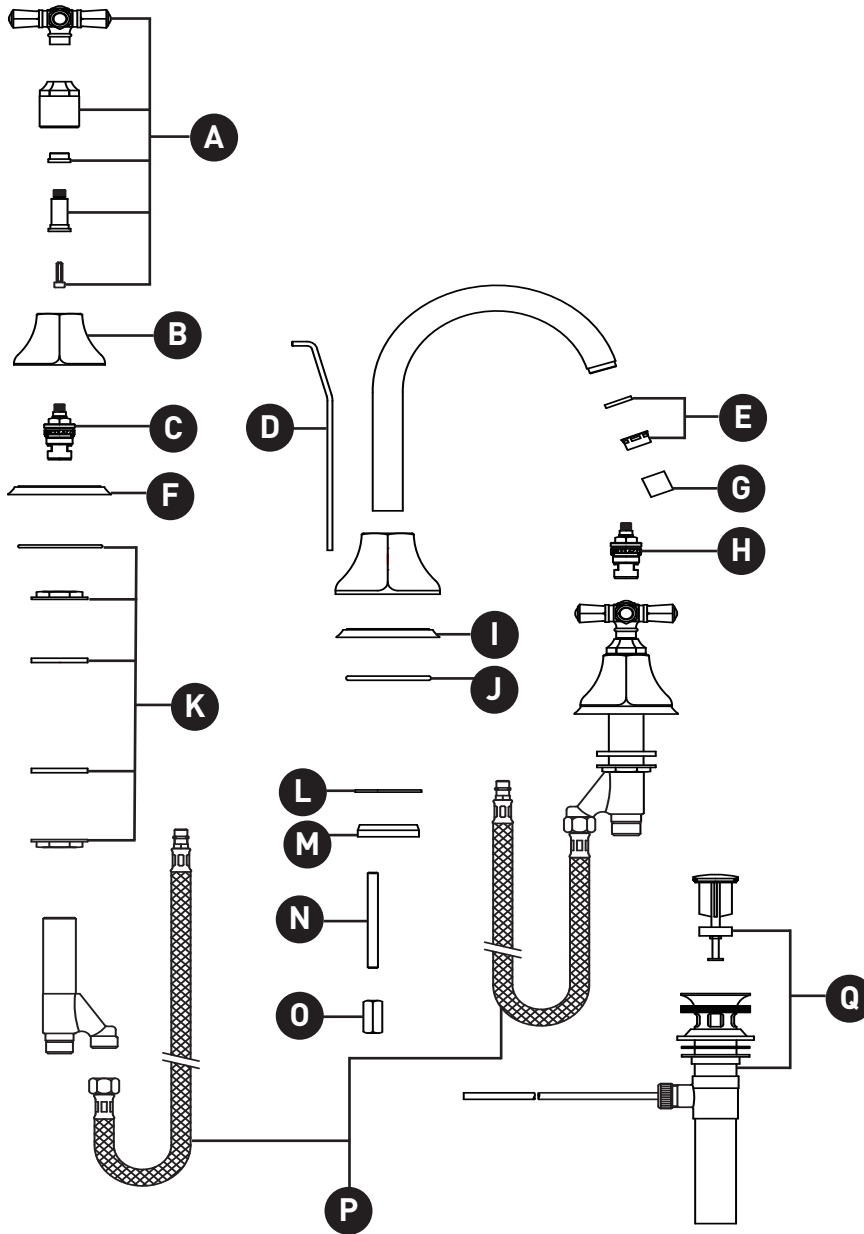

ORDER BY PART NUMBER

ILLUSTRATED PARTS

PN08D3XM

PALLADIAN® Widespread Lavatory Faucet
With C-Spout

ID	Kit Number	Finish
*A	C7645	See below
*B	C7243/1	See below
C	C7075-1CC	N/A
*D	C7334	See below
E	C7086.12	N/A
*F	C7244	See below
*G	C2208	See below
H	C7075-1CC	N/A
*I	C7244	See below
J	C7586.99	N/A
K	NZSDVL	N/A
L	C7585.10	N/A
M	C7282PF	N/A
N	C7555	N/A
O	C7260.7	N/A
P	C7089SP	N/A
*Q	C7324M	See below

PALLADIAN® Robinet de lavabo à poignées éloignées
et bec en C

ID	Référence du kit	Finition
*A	C7645	See below
*B	C7243/1	See below
C	C7075-1CC	N/A
*D	C7334	See below
E	C7086.12	N/A
*F	C7244	See below
*G	C2208	See below
H	C7075-1CC	N/A
*I	C7244	See below
J	C7586.99	N/A
K	NZSDVL	N/A
L	C7585.10	N/A
M	C7282PF	N/A
N	C7555	N/A
O	C7260.7	N/A
P	C7089SP	N/A
*Q	C7324M	See below