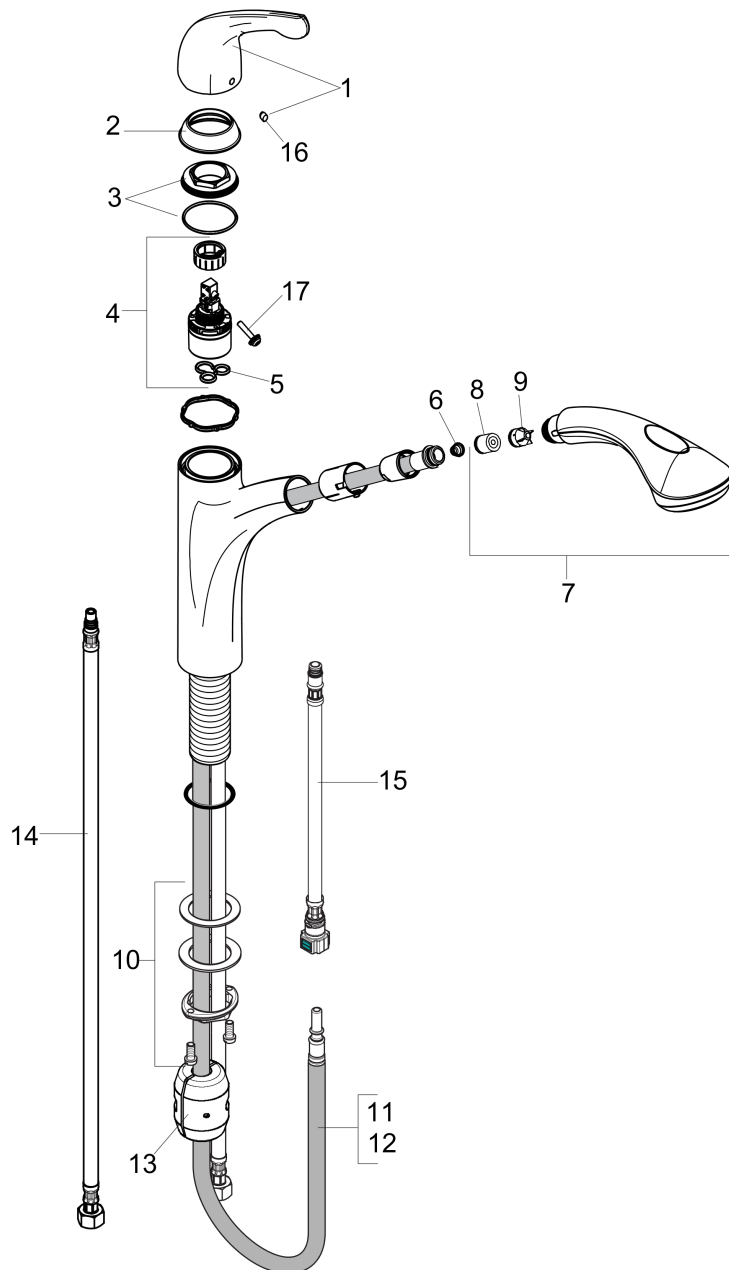

Allegro E
Kitchen Faucet, 2-Spray Pull-Out, 1.75 GPM
 Finishes : **chrome** Part no. : **04076000**

Description

Features

- Swivel range 150°
- Aerated and needle spray
- Toggle spray diverter
- Single-hole installation
- Flow: 1.75 GPM (6.6 L/Min)
- Ceramic cartridge
- 3/8" connections
- Integrated double backflow prevention

Item details

List Price \$ 572.00

Technology

Compliance

Product image

Scale drawing

Allegro E
Kitchen Faucet, 2-Spray Pull-Out, 1.75 GPM
 Finishes : **chrome** Part no. : **04076000**

Exploded drawing

Year of production: >10/18

Allegro E
Kitchen Faucet, 2-Spray Pull-Out, 1.75 GPM
 Finishes : **chrome** Part no. : **04076000**

Spare parts list

Year of production: >10/18

Pos.	Description	Part no.	Price	PU
1	handle	98597001	-	1
2	flange	96468000	-	1
3	nut	96461000	-	1
4	cartridge, assy	92730000	-	1
5	seal	95008000	-	1
6	filter	97735000	-	1
7	handspray	98598001	-	1
8	non return valve	93218000	-	1
9	set of non return valves DW 15	97350000	-	1
10	fixing set (Ø 34)	95049000	-	1
11	hose 1,25 m	95048000	-	1
12	hose 1,50 m	88624000	-	1
13	weight	98551000	-	1
14	connection hose 35½" M8x0,75 3/8"	96316001	-	1
15	connection hose 600 mm	92264000	-	1
16	screw cover	96338000	-	1
17	locking screw for handle	95140000	-	1