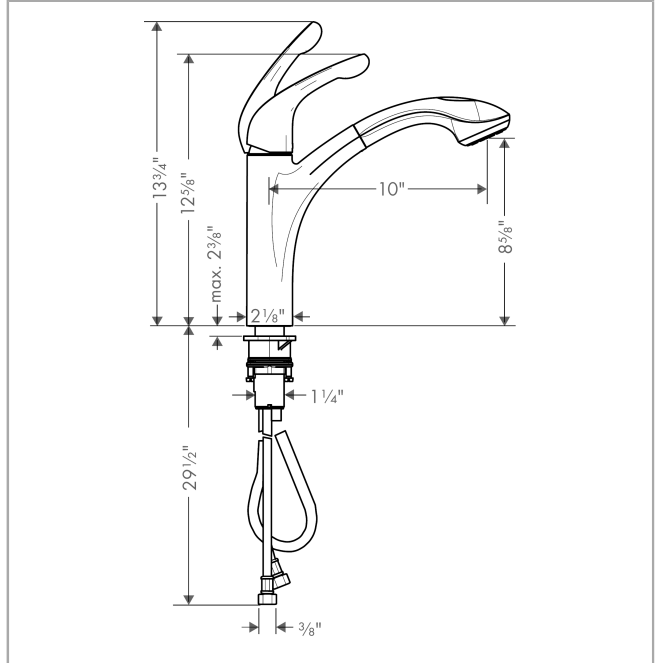

Allegro E
Kitchen Faucet, 2-Spray Pull-Out, 1.75 GPM
 Finishes : **chrome** Part no. : **04076000**

Description

Features

- Swivel range 150°
- Aerated and needle spray
- Toggle spray diverter
- Single-hole installation
- Flow: 1.75 GPM (6.6 L/Min)
- Ceramic cartridge
- 3/8" connections
- Integrated double backflow prevention

Item details

List Price \$ 572.00

Technology

Compliance

Product image

Scale drawing

Allegro E
Kitchen Faucet, 2-Spray Pull-Out, 1.75 GPM
 Finishes : **chrome** Part no. : **04076000**

Exploded drawing

Year of production: >10/18

Allegro E
Kitchen Faucet, 2-Spray Pull-Out, 1.75 GPM
 Finishes : **chrome** Part no. : **04076000**

Spare parts list

Year of production: >10/18

Pos.	Description	Part no.	Price	PU
1	handle	98597001	-	1
2	flange	96468000	-	1
3	nut	96461000	-	1
4	cartridge, assy	92730000	-	1
5	seal	95008000	-	1
6	filter	97735000	-	1
7	handspray	98598001	-	1
8	non return valve	93218000	-	1
9	set of non return valves DW 15	97350000	-	1
10	fixing set (Ø 34)	95049000	-	1
11	hose 1,25 m	95048000	-	1
12	hose 1,50 m	88624000	-	1
13	weight	98551000	-	1
14	connection hose 35½" M8x0,75 3/8"	96316001	-	1
15	connection hose 600 mm	92264000	-	1
16	screw cover	96338000	-	1
17	locking screw for handle	95140000	-	1