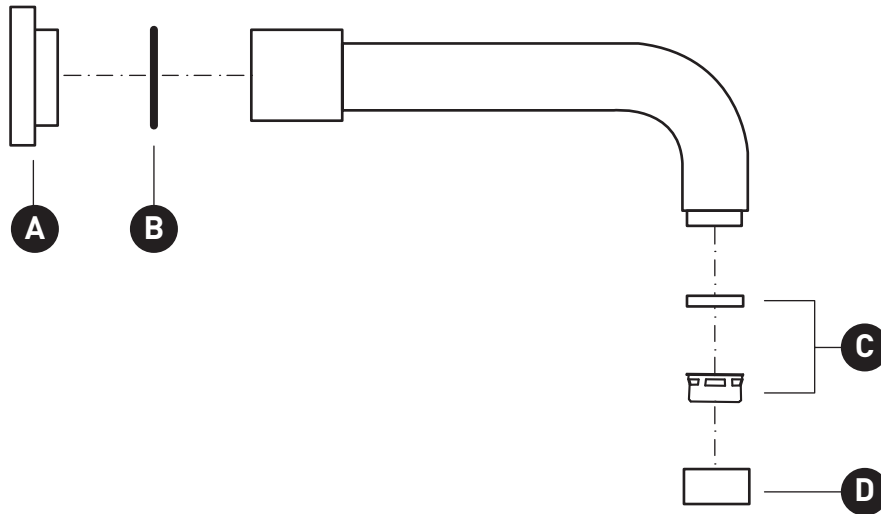

ORDER BY PART NUMBER

## ILLUSTRATED PARTS

### A2203IW

Campo™ Wall Mount Tub Spout

ID	Kit Number	Finish
A	C7239*	See below
B	C7586.85	N/A
C	C7080	N/A
D	C2207/4	N/A

\*Finish Determined by Suffix

Finish	Description
APC	Polished Chrome
MB	Matte Black
PN	Polished Nickel
SUB	Satin Unlacquered Brass
STN	Satin Nickel
TCB	Tuscan Brass
ULB	Unlacquered Brass