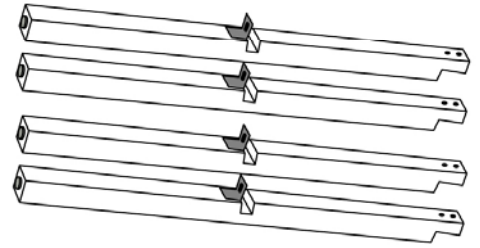

ASSEMBLY INSTRUCTION

TALCOTT SIDE TABLE WALNUT

x4

SMALL SCREW

x1

ALLEN KEY

x1

WOOD TOP

x8

LONG SCREW

x8

WASHER

x1

WOOD SHELF

4 PCS WOODEN LEGS

STEP-1

STEP-2

STEP-3

ASSEMBLED