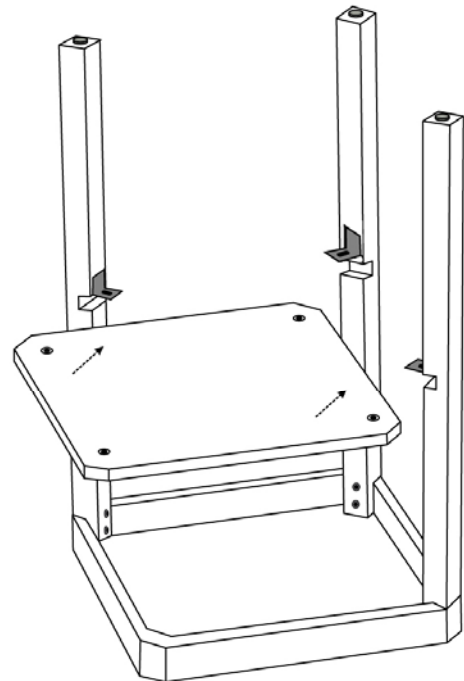

ASSEMBLY INSTRUCTION

TALCOTT SIDE TABLE WALNUT

x4

SMALL SCREW

x1

ALLEN KEY

x1

WOOD TOP

x8

LONG SCREW

x8

WASHER

x1

WOOD SHELF

4 PCS WOODEN LEGS

STEP-1

STEP-2

STEP-3

ASSEMBLED