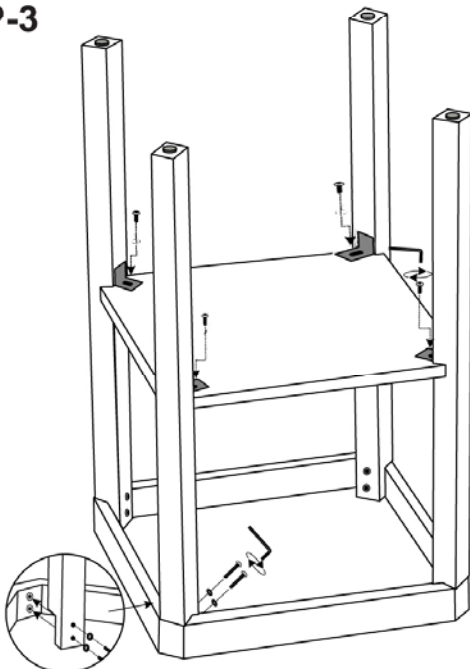

ASSEMBLY INSTRUCTION

TALCOTT SIDE TABLE WALNUT

x4

SMALL SCREW

x1

ALLEN KEY

x1

WOOD TOP

x8

LONG SCREW

x8

WASHER

x1

WOOD SHELF

4 PCS WOODEN LEGS

STEP-1

STEP-2

STEP-3

ASSEMBLED