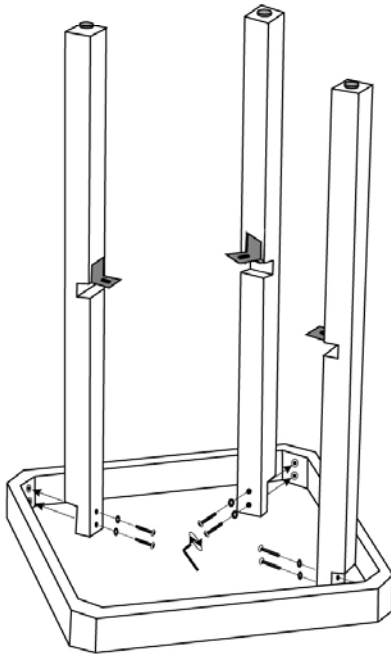

ASSEMBLY INSTRUCTION

TALCOTT SIDE TABLE WALNUT

x4

SMALL SCREW

x1

ALLEN KEY

x1

WOOD TOP

x8

LONG SCREW

x8

WASHER

x1

WOOD SHELF

4 PCS WOODEN LEGS

STEP-1

STEP-2

STEP-3

ASSEMBLED