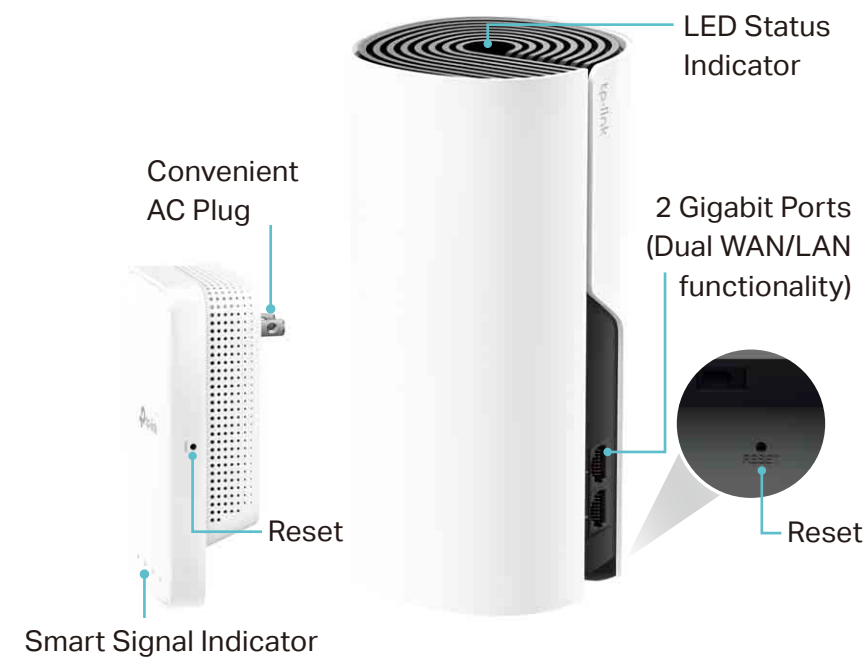

- Router Mode – Create an instant private wireless network
- Access Point Mode – Create Wi-Fi access for any existing wired network

Work with All Deco Models

Form a Mesh network with your desired Deco models

All Deco models can work together. Just expand Mesh Wi-Fi coverage anytime by adding more Decos

Specifications

Hardware

- Ports: Deco M4R: 2 WAN/LAN Gigabit Ethernet Ports, 1 Power Port; Deco M3W: None
- Buttons: Deco M4R: 1 Reset button; Deco M3W: 1 Reset button
- Antenna Type: Deco M4R: 2 internal dual-band antennas
Deco M3W: 2 internal dual-band antennas.
- Flash: Deco M4R: 16 MB; Deco M3W: 8 MB
- SDRAM: Deco M4R: 128 MB; Deco M3W: 128 MB
- Dimensions: Deco M4R: 7.5 × 3.6 × 3.6 in. (190.5 × 90.7 × 90.7 mm)
Deco M3W: 4.9 × 2.7 × 2.0 in. (124 × 69 × 52 mm)
- Power Adapter Input: Deco M4R: 100-240V~ 50/60Hz 0.4A.
Deco M3W: 100-240V~ 50/60Hz 0.3A
- Power Adapter Output: Deco M4R: 12V $\overline{=}$ 1.2A; Deco M3W: N/A