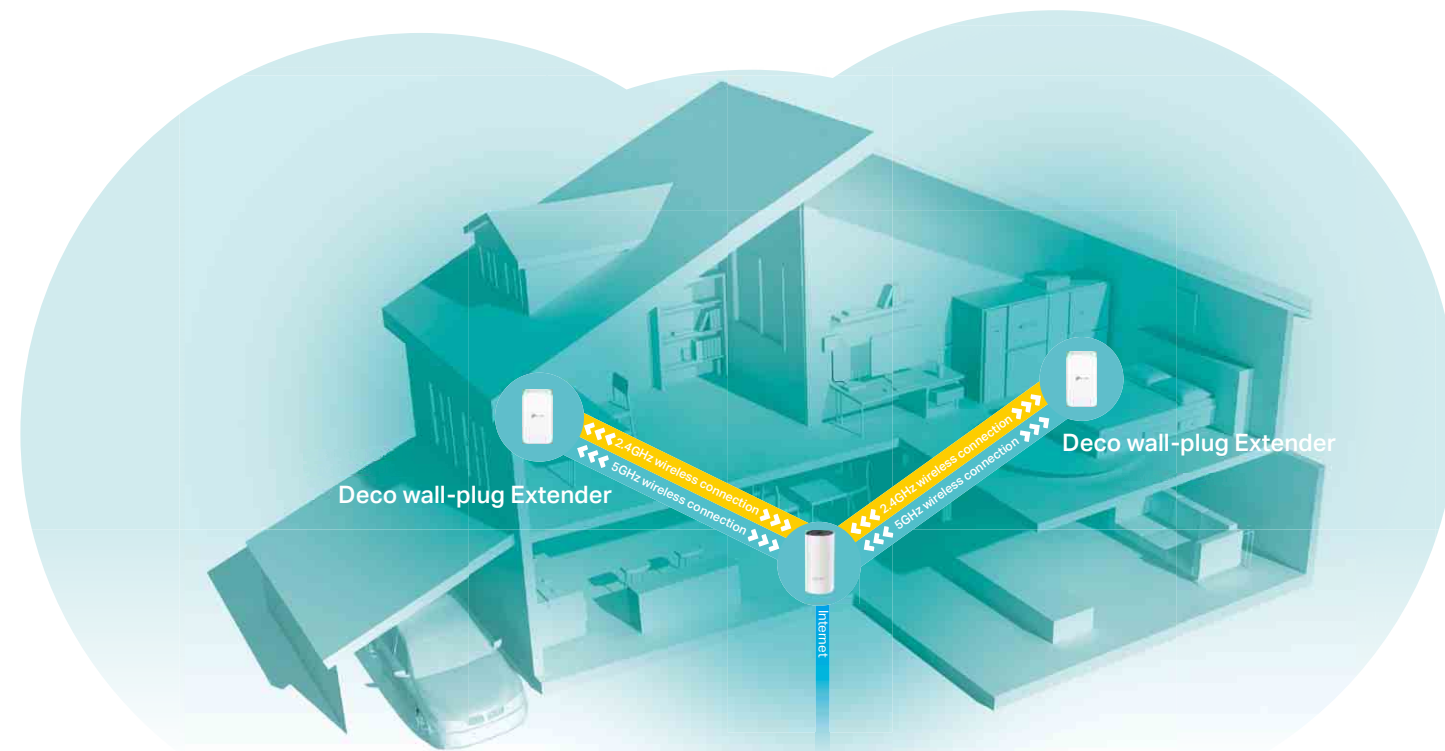

deco[™] | Whole Home Mesh Wi-Fi System
Seamless Roaming | Parental Controls | Adaptive Path Selection

AC1200 Whole Home Mesh Wi-Fi System

Deco M3

Highlights

Fast Mesh Wi-Fi for Your Whole Home

Deco is the simplest way to guarantee a strong Wi-Fi signal in every corner of your home. Enjoy fast, stable connections for an army of devices in a whole-home coverage. Setup is made easier with the Deco app walking you through every step.

Wi-Fi Dead-Zone Killer

Eliminate weak signal areas with whole home Wi-Fi. No more searching around for a stable connection.

Convenient Plug-In Wi-Fi

Simply plug the compact M3W extender into a wall outlet to easily extend your Mesh Wi-Fi coverage.

Seamless Roaming with One Wi-Fi Name

Deco units work together to form one unified Wi-Fi network with a single network name. Walk through your home and stay connected with the fastest possible speeds, made possible by Deco's seamless coverage and Plug & Play Mesh Technology.

Parental Controls

Limit online time and block inappropriate websites according to unique profiles created for each family member.

Features

Assisted Setup

Easily set up Decos and find the ideal spot to place each unit