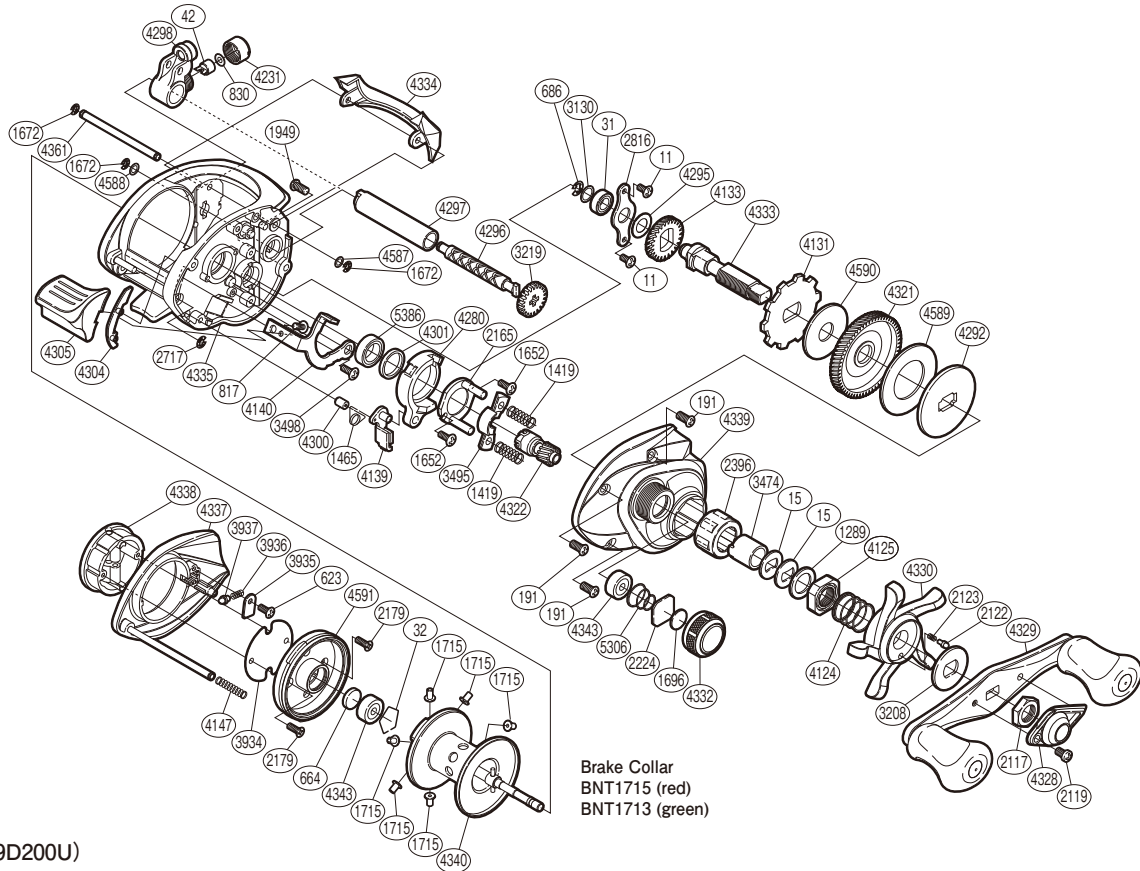

SHIMANO

CURADO

CU-200G5

(51RH39D200U)

#	Part No.	Description	#	Part No.	Description	#	Part No.	Description
11	10MT0	Screw	2717	105NB	E Lock	4301	10LT5	Bearing Bushing
15	10D60	Drag Spring Washer	2816	109T6	Drive Shaft Retainer	4304	1097E	Clutch Bar Guide
31	105BL	Ball Bearing	3130	10HV5	Washer	4305	10CGA	Quick-Fire II Clutch Bar
32	10GEW	Bearing Retainer	3208	10J22	Star Drag Click Plate	4321	10CRJ	Drive Gear
42	10FFZ	Line Guide Pawl	3219	10FP4	Idle Gear	4322	10CUC	Pinion Gear
191	10MPT	Screw	3474	10MAY	Roller Clutch Inner Tube	4328	10Q5V	Handle Retainer
623	103C0	Screw	3495	10P98	Yoke	4329	10CFB	Handle Assembly
664	1057S	Spacer B	3498	10MPC	Screw	4330	10AU6	Star Drag
686	105NK	E Lock	3934	108F3	Brake Case Spacer	4332	10KDX	Cast Control Cap
817	10MPW	Screw	3935	10KVL	Brake Spring Retainer	4333	105CV	Drive Shaft
830	10CFX	Spacer	3936	10B51	Click Spring	4334	10QGV	Level Wind Protector
1289	10J1L	Star Drag Spacer	3937	10B4Z	Click Pin	4335	10JNN	One-Piece Frame
1419	104BM	Yoke Spring	4124	10A70	Star Drag Spring	4337	10D1A	Left Side Plate
1465	10N1Z	Clutch Pawl Spring	4125	10A07	Star Drag Nut	4338	10FX0	Turnkey Dial
1652	10LVE	Screw	4131	10D74	Anti-Reverse Ratchet	4339	10PWV	Right Side Plate
1672	105NC	E Lock	4133	10J6Y	Idle Gear	4340	10L7S	Spool Assembly
1696	10896	Cast Control Spacer	4139	10MQN	Clutch Pawl	4343	105C3	Ball Bearing
1715	10CPB	Brake Collar (Red)	4140	10QLH	Clutch Plate	4361	10QSK	Stabilizer Bar
1949	10LSR	Screw	4147	10KNC	Damper Spring	4587	10KF5	Washer
2117	10FSM	Handle Nut	4231	10FJW	Pawl Cap	4588	10FJZ	Washer
2119	103GX	Screw	4280	10K12	Clutch Cam	4589	1071S	Drag Washer
2122	10BT0	Click Pin	4292	10D3K	Key Washer	4590	10CHY	Drag Washer
2123	10BT2	Click Spring	4295	10G4U	Washer	4591	10FXV	Brake Case
2165	10F66	Clutch Cam Retainer	4296	104ZM	Worm Shaft	5306	10TMT	Spool Tension Spring
2179	10MKV	Screw	4297	10NFZ	Level Wind Guard	5386	10EX6	Ball Bearing
2224	1085F	Spool Tension Spacer	4298	10NYY	Line Guide			
2396	10F5C	Roller Clutch Bearing	4300	10F20	Retractor Spring Collar	1713	10CPD	Brake Collar (Green) (accessory)