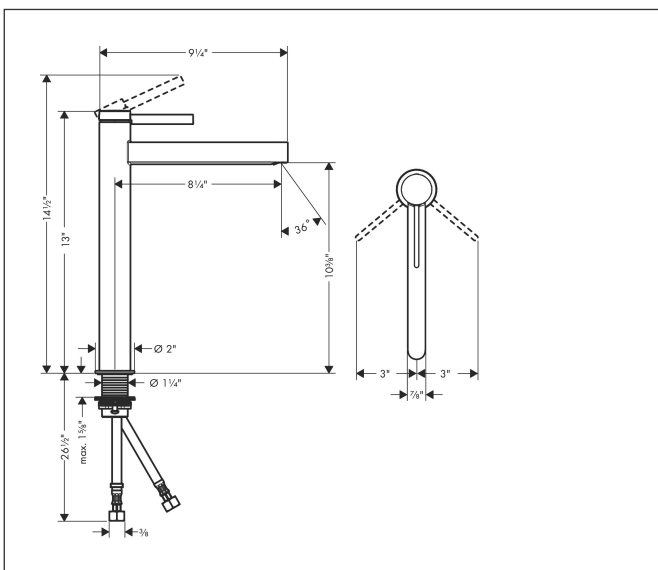

Brand hansgrohe
Art. Name **Finoris** Single-Hole Faucet 260, 1.2 GPM
Art. Nr. 76070701
Surface matte white
Pos. 1

DESIGN
AWARD
2021

reddot winner 2021

Product Picture

Features

- Spray modes: Laminar spray
- Flow: 1.2 GPM (4.5 L/Min)
- Ceramic cartridge
- Does not include: Pop-up assembly

Drawing

Technology