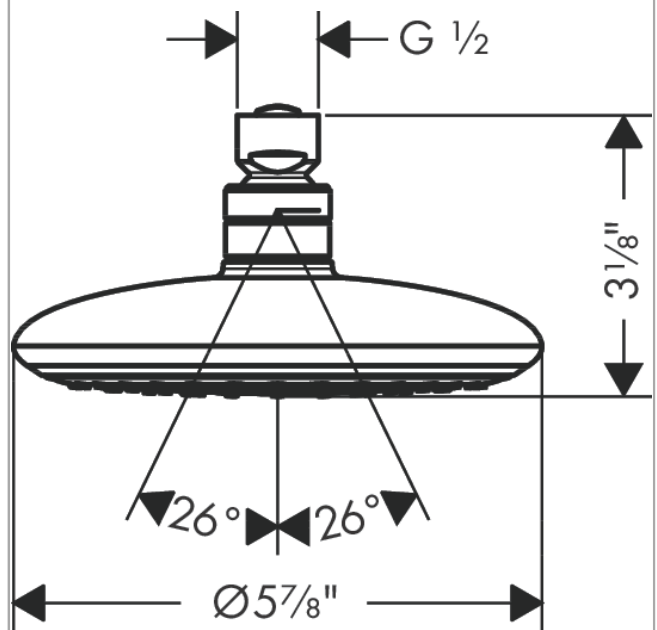

Raindance E
Showerhead 150 1-Jet, 2.0 GPM
 Finishes : **chrome** Part no. : **04343000**

Description

Features

- 90 no-clog spray channels
- Spray modes: RainAir
- Flow: 2.0 GPM (7.6 L/Min)

Item details

List Price \$ 154.00

Technology

Compliance

Product image

Scale drawing

Raindance E
Showerhead 150 1-Jet, 2.0 GPM
Finishes : **chrome** Part no. : **04343000**

Exploded drawing

Year of production: >06/10

Raindance E
Showerhead 150 1-Jet, 2.0 GPM
 Finishes : **chrome** Part no. : **04343000**