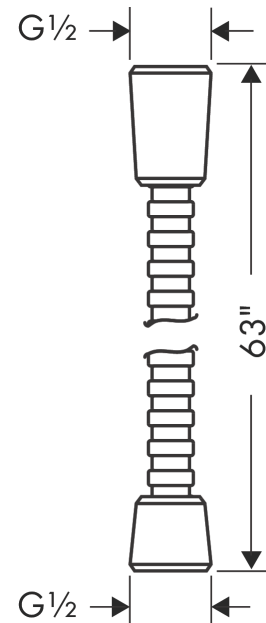

## Metal Handshower Hose, 63"

Finishes : **brushed nickel** Part no. : **28116820**

### Description

### Exploded drawing

Year of production: >11/16

**Metal Handshower Hose, 63"**

Finishes : **brushed nickel**    Part no. : **28116820**

**Spare parts list**

Year of production: >11/16

Pos.	Description	Part no.	PC	PU
1	seal	98058000	0	1