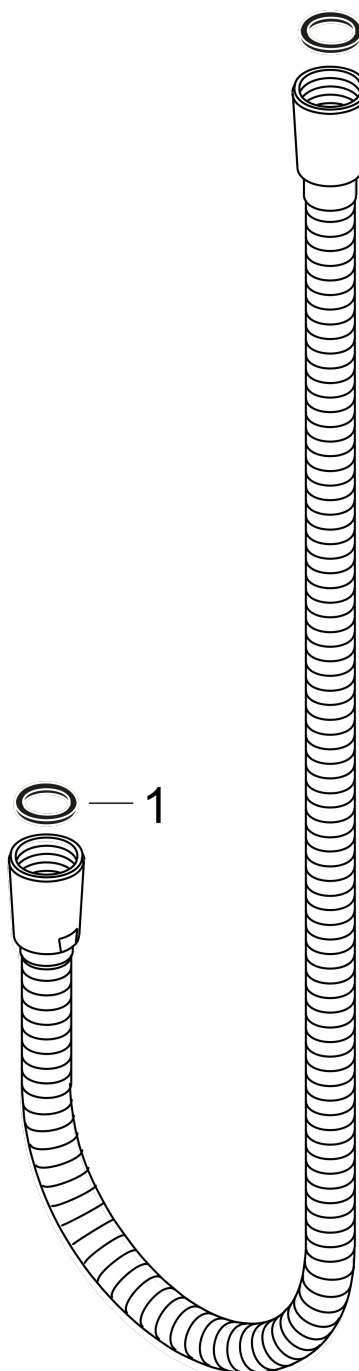

## Metal Handshower Hose, 63"

Finishes : **brushed nickel** Part no. : **28116820**

### Scale drawing

### Exploded drawing

Year of production: >11/16

**Metal Handshower Hose, 63"**

Finishes : **brushed nickel**    Part no. : **28116820**

**Spare parts list**

Year of production: >11/16

Pos.	Description	Part no.	PC	PU
1	seal	98058000	0	1