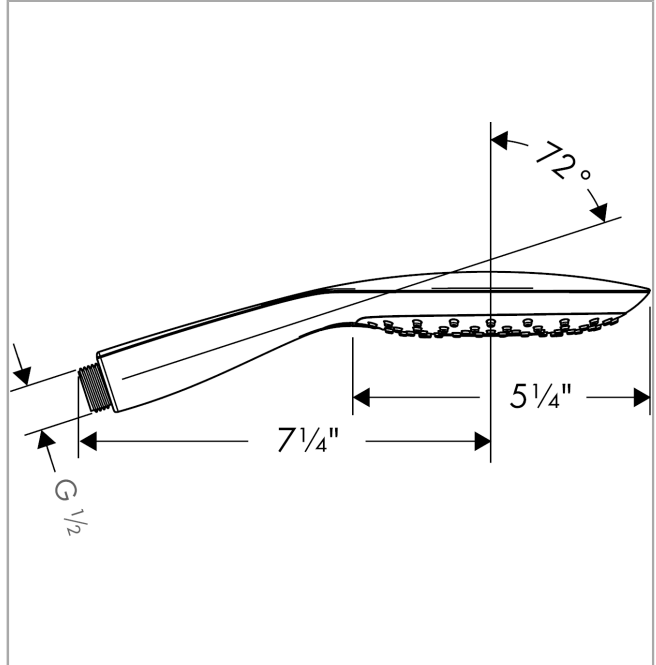

Raindance Select E
Handshower 150 3-Jet, 2.5 GPM
 Finishes : **chrome** Part no. : **26550001**

Description

Features

- Select button for comfortable alternation of spray modes
- 81 no-clog spray channels
- Spray modes: RainAir, Mix, CaresseAir
- Flow: 2.5 GPM (9.5 L/Min)
- Fully-finished matching spray face

Item details

List Price \$ 224.00

Technology

Compliance

Product image

Scale drawing

Raindance Select E
Handshower 150 3-Jet, 2.5 GPM
Finishes : **chrome** Part no. : **26550001**

Exploded drawing

Year of production: >01/14

Raindance Select E
Handshower 150 3-Jet, 2.5 GPM
 Finishes : **chrome** Part no. : **26550001**

Spare parts list

Year of production: >01/14

Pos.	Description	Part no.	Price	PU
1	filter packing	94246000	-	1