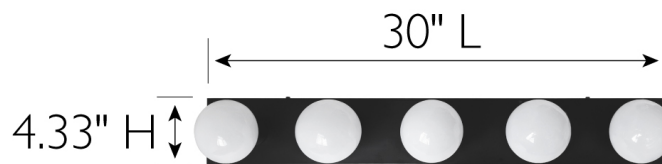

5-Light Indoor Dimmable Vanity Light

Matte Black

2" Depth Without Bulb

**SPECIFICATIONS**

MOUNTING:	Wall Mount	LED BRIGHTNESS (LUMENS):	N/A
SLOPED CEILING ADAPTABLE:	No	LED COLOR CORRELATED TEMPERATURE (CCT):	N/A
LAMP TYPE 1:	Incandescent	LED COLOR RENDERING INDEX (CRI):	N/A
BULB INCLUDED:	No	LED EFFICACY:	N/A
WATTS PER BULB:	60W	LED AVERAGE RATED LIFE:	N/A
TOTAL WATTAGE:	300W	ENERGY EFFICIENT:	No
DIMMABLE:	Yes	LIGHTING AMPS:	2.5
MATERIAL CONSTRUCTION:	Iron	VOLTAGE:	120V
ASSEMBLED DIMENSIONS:	4.33" H x 30" L x 2" D		
WEIGHT:	3.5 lbs.		
BACKPLATE DIMENSIONS:	4.33" H x 30" W x .80" D		
CANOPY/PLATE DIMENSIONS:	N/A		
GLASS/SHADE DIMENSIONS:	N/A		
GLASS/SHADE MATERIAL:	N/A		
GLASS/SHADE TYPE:	N/A		
GLASS/SHADE COLOR:	N/A		