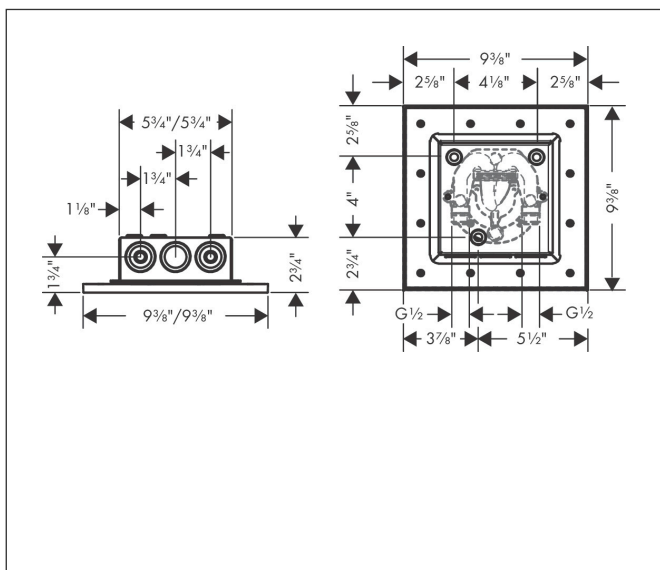

Brand AXOR
 Art. Name **AXOR ShowerSolutions** Showerhead 250 Square 2-Jet, 1.75 GPM
 Art. Nr. 35315991
 Surface polished gold optic
 Pos. 1

Product Picture

Features

- Consists of: Showerhead, Green Diverter
- Shower head size: 250 x 250 mm
- Spray modes: PowderRain, Intense PowderRain
- Select button on thermostat
- Dynamic spray nozzles move out while using
- Flow: 1.75 GPM (6.6 L/Min)
- Showerhead removable for cleaning

Drawing

Technology

Spray Types