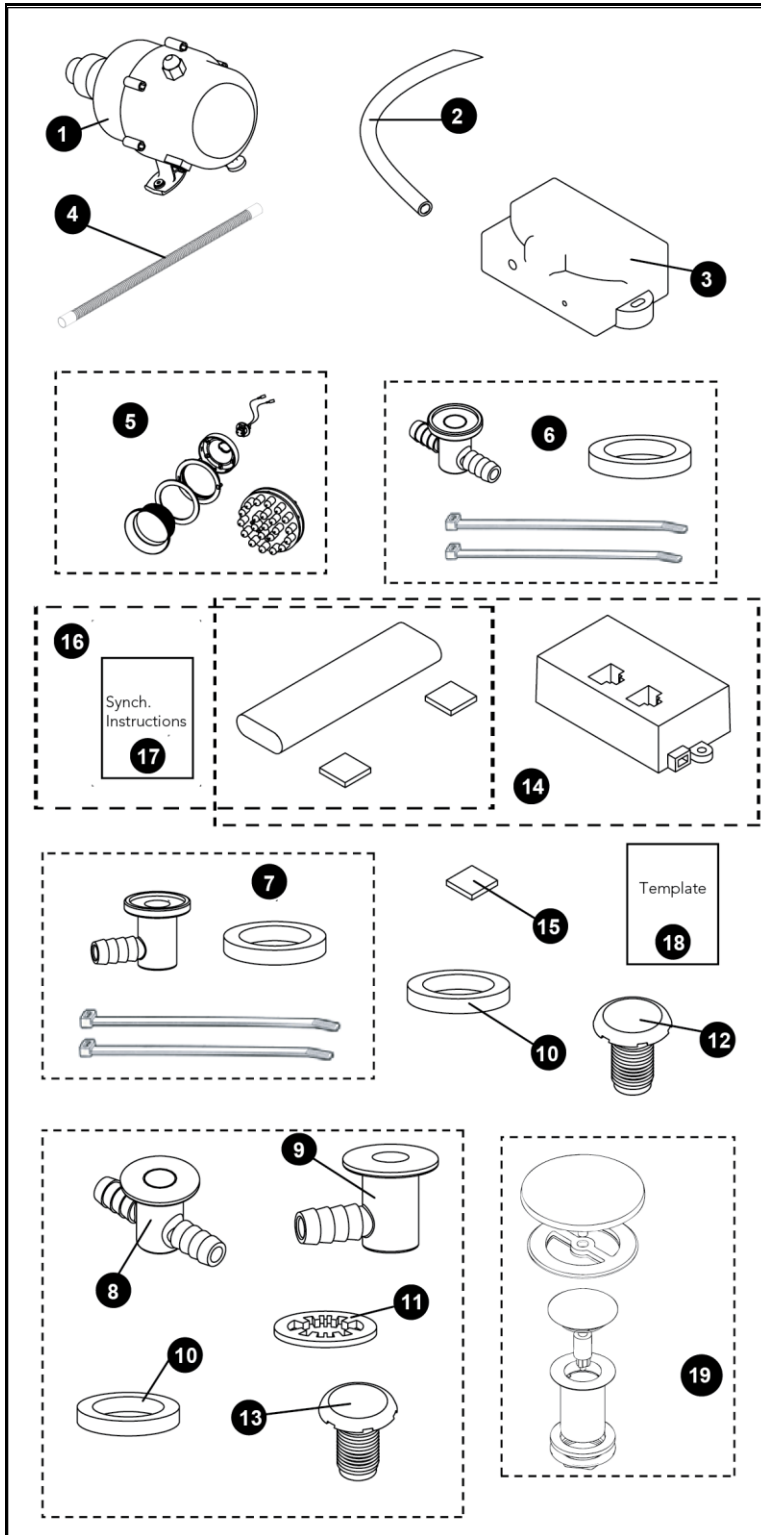

**Acrylic AirBath™
with Remote**

Item	Part	Description
1	THU5173	Blower/Controller/Wet Detector
2	9BU5001	Air Hose (3/8")
3	THU5174	LED Controller
4	9BU5002	3' Blower Hose
5	THU5175	LED Light Kit
6	THU5129	T Fitting Kit
7	THU5130	L Fitting Kit
8	9AU5017	T Fitting No Rim
9	9AU5018	L Fitting No Rim
10	9EU5001	Black Washer
11	7CU5002	Wet Sensor Jet Washer
12	THU5154#01 THU5154#12	ABS Jet (7/8" long) - Cotton ABS Jet (7/8" long) - Sedona Beige
13	THU5155#01 THU5155#12	Brass Jet (7/8" long) - Cotton Brass Jet (7/8" long) - Sedona Beige
14	THU5176	Remote with receiver
15	8HU5020	Magnet
16	THU5184	Remote
17	0GU5085	Synchronization Instruction
18	0GU5002-1 0GU5016 0GU5043 0GU5053	Template (models 784, 794, 904, 930) Template (models 781, 785, 789, 964, 974) Template (model 782) Template (model 626)
19	THU5167#\$\$	Drain and Overflow

Note:

Product Number Explanations	
ABR	Colors
(A) Acrylic	(#CP) Polished
(B) Bathtub	Chrome
(R) Air with remote	(#BN) Brushed Nickel
	(#PN) Polished Nickel

Actual Product may vary slightly from illustration.