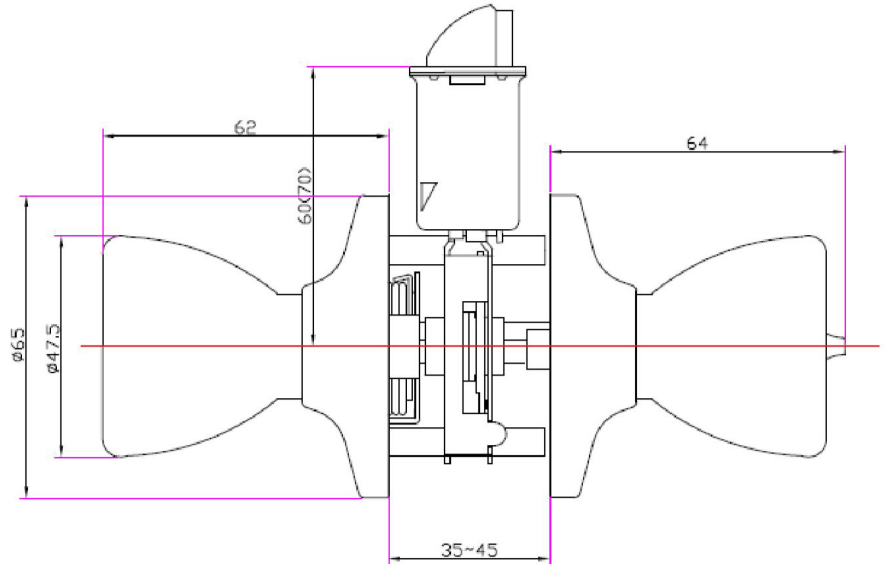

Terrace 6-Way Universal Privacy Door Knob Polished Brass

SPECIFICATIONS

MATERIAL CONSTRUCTION:	Brass	KEYWAY:	N/A
LOCK FUNCTION:	Privacy	REMOVABLE CORE:	No
DEADBOLT FUNCTION:	N/A	LATCH FACEPLATE I:	Universal (Drive In)
EXTERIOR MAX PROJECTION:	2.41"	LATCH BACKSET:	Adj; 2-3/8" - 2-3/4"
INTERIOR MAX PROJECTION:	2.43"	LATCH TYPE:	6 Way / Universal / Drive-in
KOB VS. LEVER:	Knob	LATCHBOLT THROW DISTANCE:	0.5"
KNOB DIMENSIONS:	2.36" H x 1.85" W x 1.87" D	# PINS IN CYLINDER:	N/A
LEVER LENGTH:	N/A	ANTI-BUMP PIN INSTALLED:	N/A
ROSE DIMENSIONS:	2.56" H x 2.56" W x 2.56" D	# KEYS INCLUDED:	N/A
ROSETTE / ESCUTCHEON SHAPE:	Round	SPINDLE TYPE:	Square
CROSS BORE:	2.13"	MOUNTING HARDWARE INCLUDED:	Yes
EDGE BORE:	1"	TOOLS NEEDED FOR INSTALLATION:	Phillips Screwdriver
HANDING:	Reversible	ASSEMBLED WEIGHT:	0.95 lbs.
REKEYABLE?:	No		