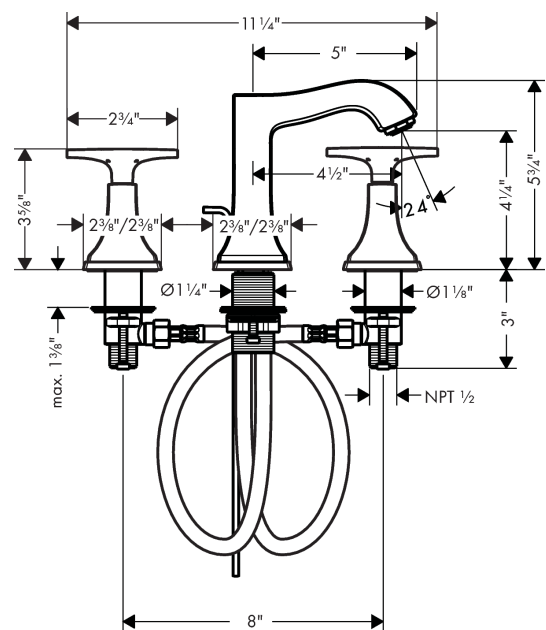

Metropol Classic
Widespread Faucet 110 with Cross Handles and Pop-Up Drain, 1.2 GPM
 Finishes : **chrome** Part no. : **31306001**

Description

Features

- Aerated spray
- Flow: 1.2 GPM (4.5 L/Min)
- 90° ceramic valves
- Includes pop-up drain

Item details

List Price \$ 657.00

Technology

Compliance

Product image

Scale drawing

Metropol Classic

Widespread Faucet 110 with Cross Handles and Pop-Up Drain, 1.2 GPM

Finishes : **chrome** Part no. : **31306001**

Spare parts list

Year of production: >01/18

Pos.	Description	Part no.	Price	PU
1	handle fixing set	98932000	-	1
2	nut	92825000	-	1
3	O-ring 29x1,5	92738000	-	1
4	O-ring 48x1,5	92159000	-	1
5	stop valve cpl.	97357001	-	1
6	lever collar	97548000	-	1
7	shut off unit right closing	94009000	-	1
8	shut off unit left closing	94008000	-	1
9	connection hose 18½" M8x0,75 3/8"	96321001	-	1
10	fixing set (Ø 32)	13961000	-	1
11	aerator M24x1 (4,5 l/min)	92877000	-	1
12	pull rod	96657000	-	1
a	handle for hot water	92826000	-	1
b	handle for cold water	92827000	-	1
c	escutcheon for handle	92824000	-	1
d	escutcheon	92823000	-	1
e	escutcheon for spout	92814000	-	1
f	spout cpl.	95394000	-	1
g	pop up waste	88509000	-	1