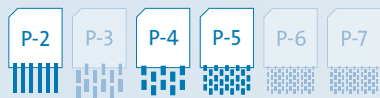

High Capacity

For high volume shredding

In today's society, there's nothing more risky than the accumulation of large volumes of confidential documents. A Dahle high capacity shredder is just the tool to destroy large quantities of paper in a short amount of time. These powerful machines fit nicely in a company mail room, or any centralized location where large volumes of documents are taken to be destroyed.

5+ Users

Recommended

Security Levels

Special Features

20390

- Precision milled cutting cylinders
- Oil-free/hassle-free shredding
- Automatic jam protection
- Chain driven for maximum power
- Shreds CDs, credit cards, clips, & staples
- Recommended for 5+ users

P-2
Security Level: P-2
Sheet Capacity: 55
Waste Volume: 50 gal.

20396

- Precision milled cutting cylinders
- Automatic EvenFlow Lubricator
- Automatic jam protection
- Chain driven for maximum power
- Shreds CDs, credit cards, clips, & staples
- Recommended for 5+ users

P-5
Security Level: P-5
Sheet Capacity: 26
Waste Volume: 50 gal.

SPECIFICATIONS

Model	Security Level	Capacity #20 / #16	Shred Size	Waste Volume	Feed Width	Speed	Decibel Level	Special Features		Features			Staples /Clips	CDs /DVDs	Warranty Shredder /Cylinders	Dimensions length x width x height	Weight
								Oil-Free	CleanTEC®	Jam Protection	Smart Power	Auto Oiler					
20390	P-2	55 / 60	¼"	50 gal.	16"	22 f/m	60 dB	Oil-Free		•			•	•	2 years / Lifetime	24 ½" X 27 ½" X 46 ¾"	337 lbs
20396	P-4	38 / 42	⅜" X 1 9/16"	50 gal.	16"	22 f/m	64 dB			•	•	•	•	•	2 years / Lifetime	24 ½" X 29 ½" X 46 ¾"	359 lbs
20392	P-5	26 / 28	⅜" X 9/16"	50 gal.	16"	22 f/m	60 dB			•	•	•	•	•	2 years / Lifetime	24 ½" X 29 ½" X 46 ¾"	359 lbs