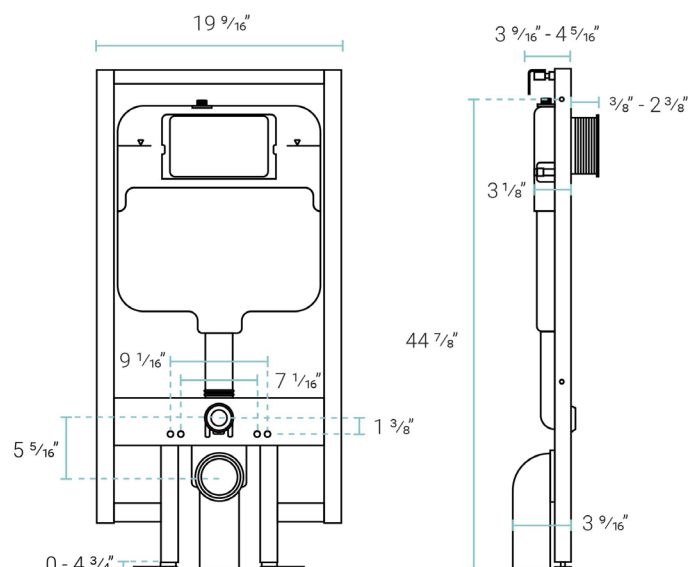

Included Kit Parts:

- Discharge Pipe: SM-CPT106
- Fill Valve: SM-CPT108
- Flush Valve: SM-CPT109
- 12npt Angle Valve: SM-CPT111
- Connecting Pipe: SM-CPT105
- Straight Pipe: SM-VPT104
- Thread Bolts: SM-CPT107