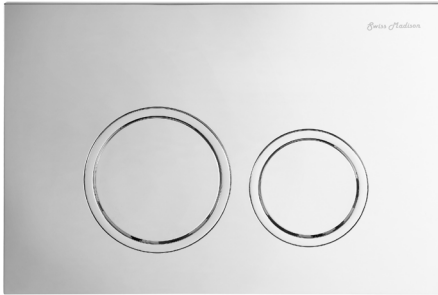

Wall-Mount Dual-Flush Actuator Plate

Swiss Madison®
well made forever

SM-WC005PS