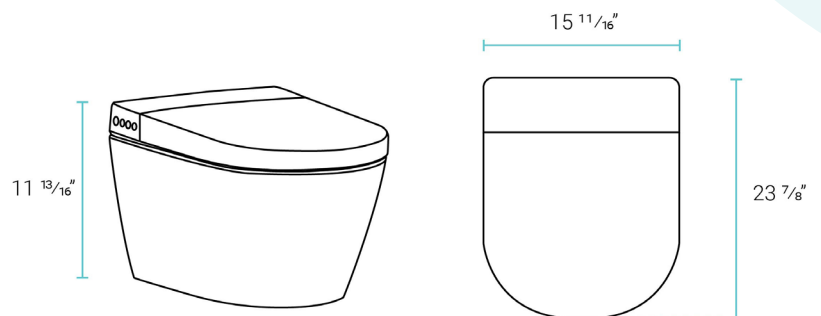

### Features:

- Space saving, wall-hung design
- Elongated bowl
- Glazed ceramic
- Adjustable bowl height
- Quick-release, soft-close seat
- Remote control
- Night light
- Self-cleaning nozzle
- 6 Levels of warm air and water temperature
- Off-seat flushing
- 5 nozzle positions
- Front and rear bidet wash settings
- Heated seat
- Eco mode

### Specifications:

N.W: 70 lb.

L: 23 <sup>7</sup>/<sub>8</sub>" x W: 15 <sup>11</sup>/<sub>16</sub>" x H: 11 <sup>13</sup>/<sub>16</sub>"

## Specifications:

- N.W: 33 lb.
- L: 19 <sup>9</sup>/<sub>16</sub>" x W: 6 <sup>11</sup>/<sub>16</sub>" x H: 44 <sup>7</sup>/<sub>8</sub>"

## Specifications:

- N.W: 0.5 lb.
- L: 9 5/8" x W: 3/8" x H: 6 1/2"