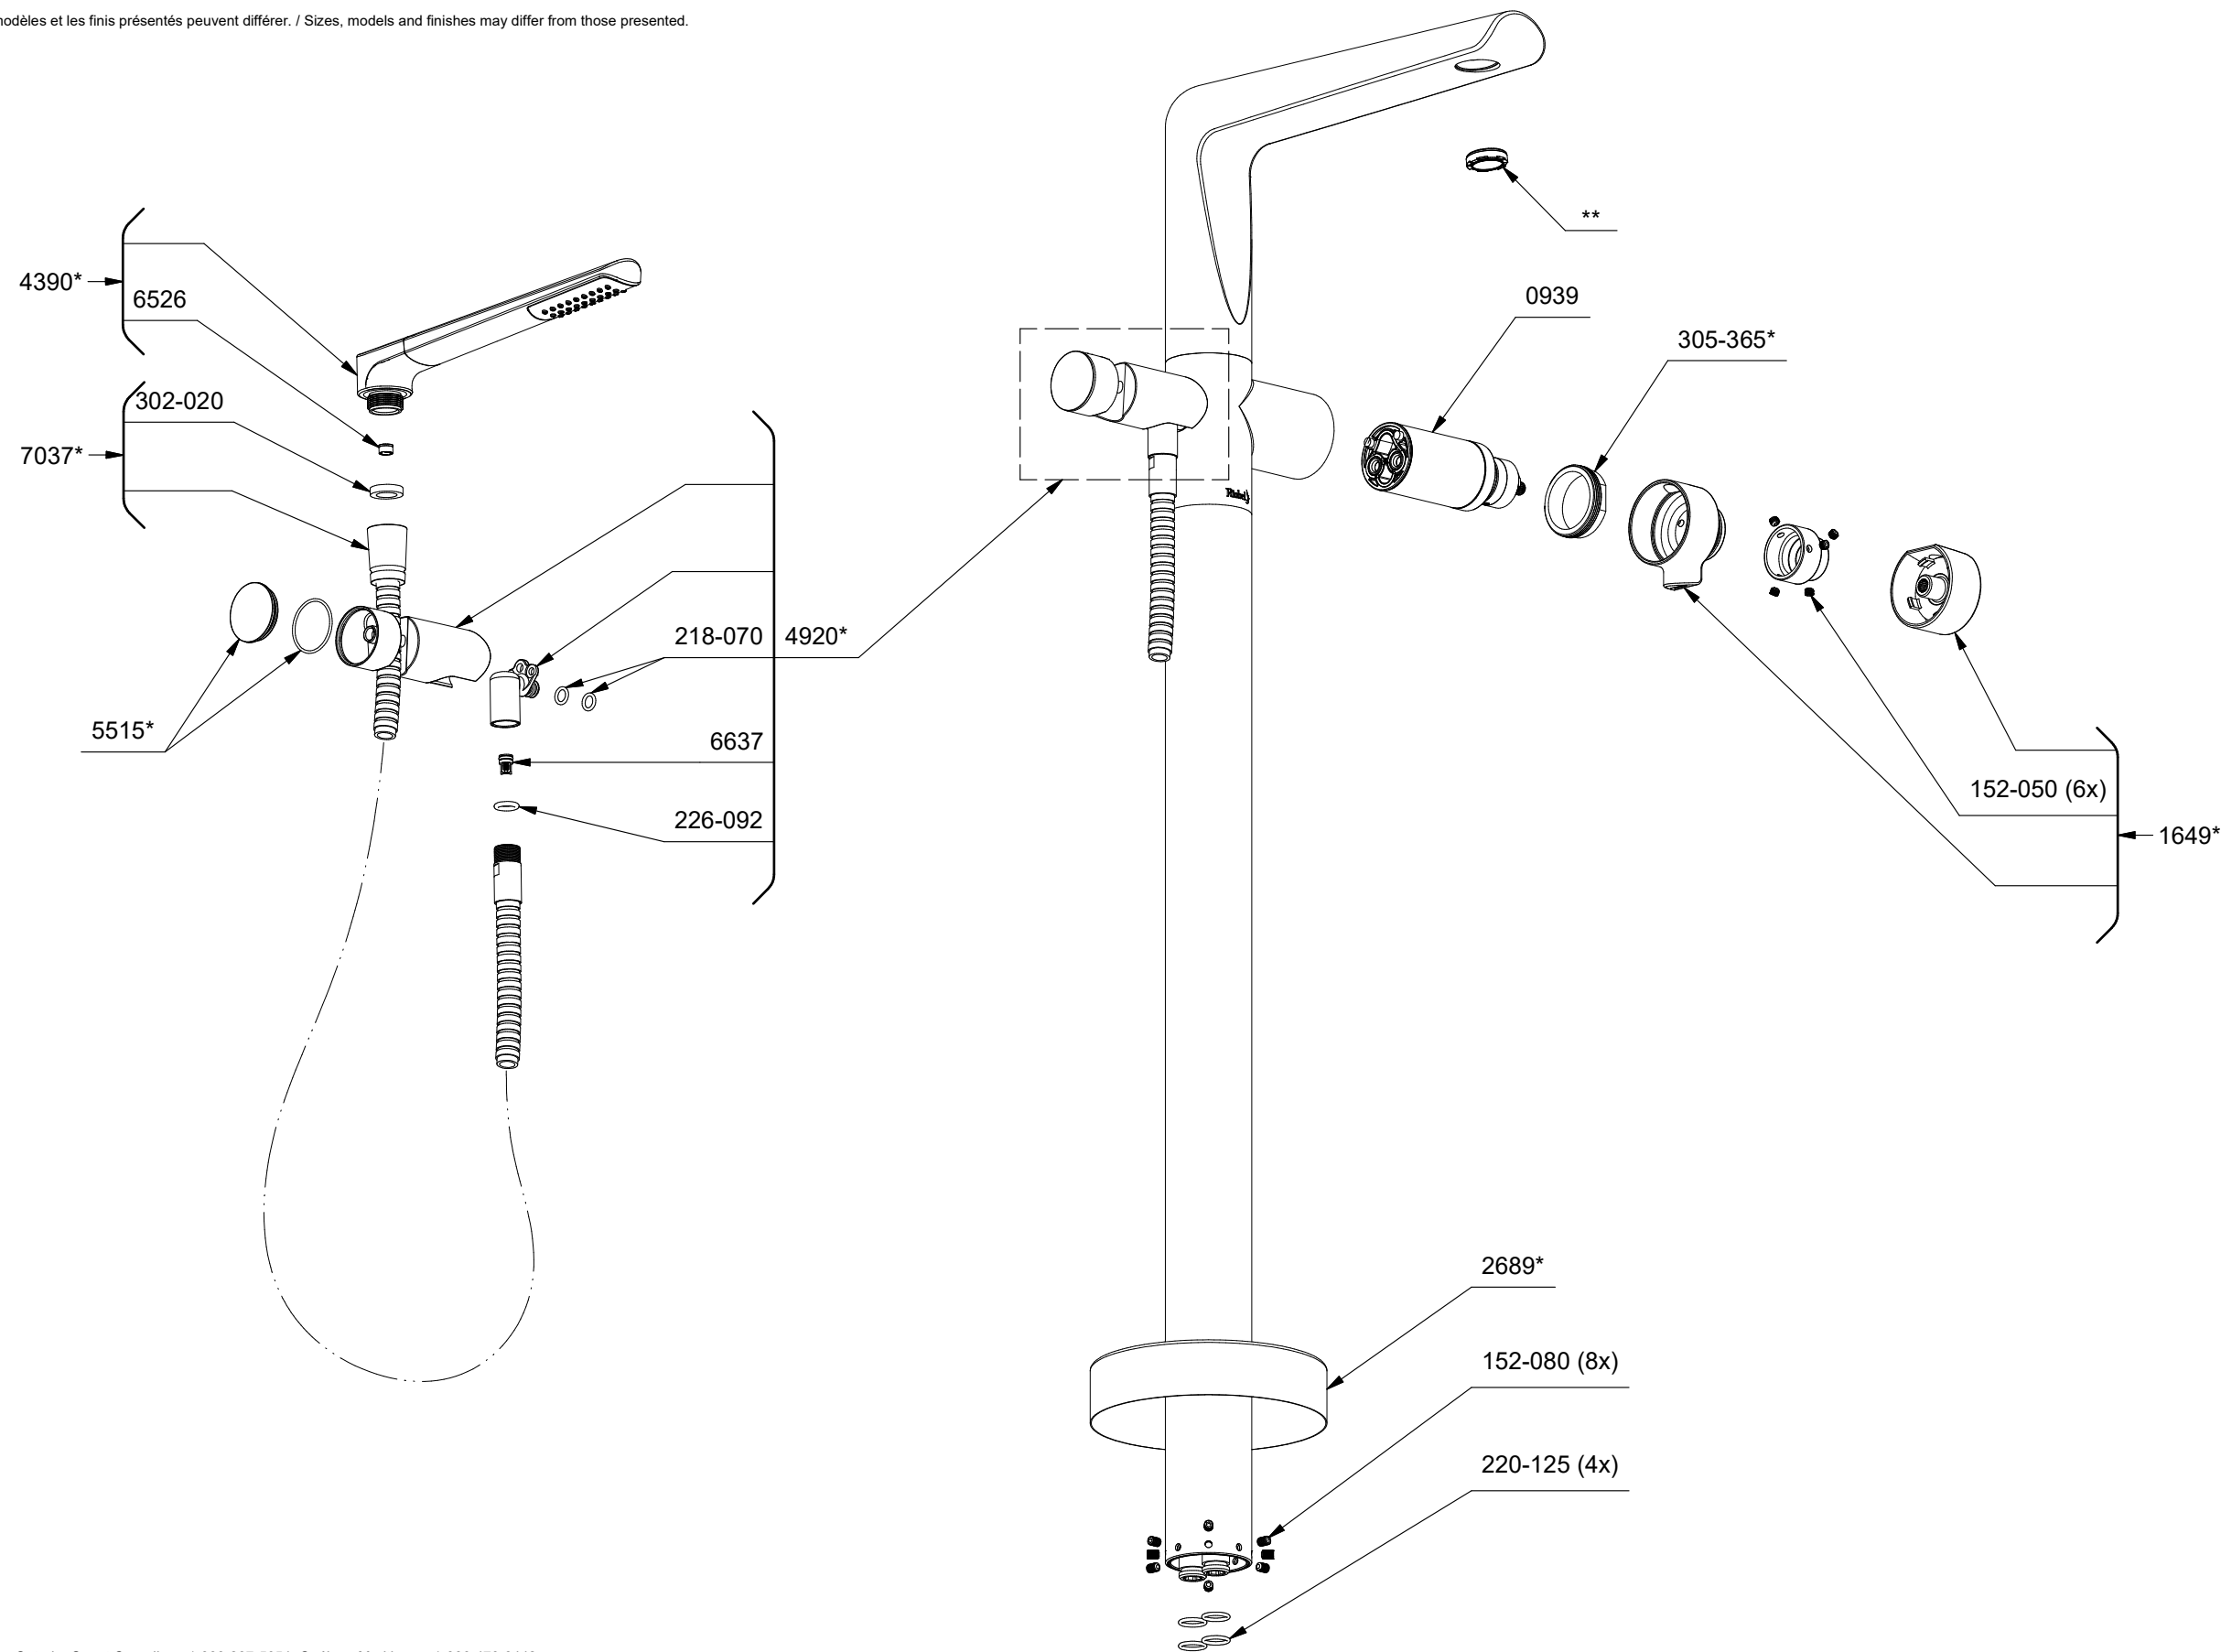

\*Sizes, models and finishes may differ from those presented.

For **RHFS** or **RHFS-EX** or **RHFS-SPEX**

**TPB39**

Parabola

2-way Type T coaxial floor-mount tub filler with hand shower trim

\*Les dimensions, les modèles et les finis présentés peuvent différer. / Sizes, models and finishes may differ from those presented.

**\*Finish determined by Suffix**

Finish	Description
C	Chrome
PN	Polished Nickel
BK	Black
BG	Brushed Gold

**\*\*Aerator Kit (Include tool) :**

S6-676 (Full Flow)

**TOOL :**

505-025 (Allen key 2.5mm)