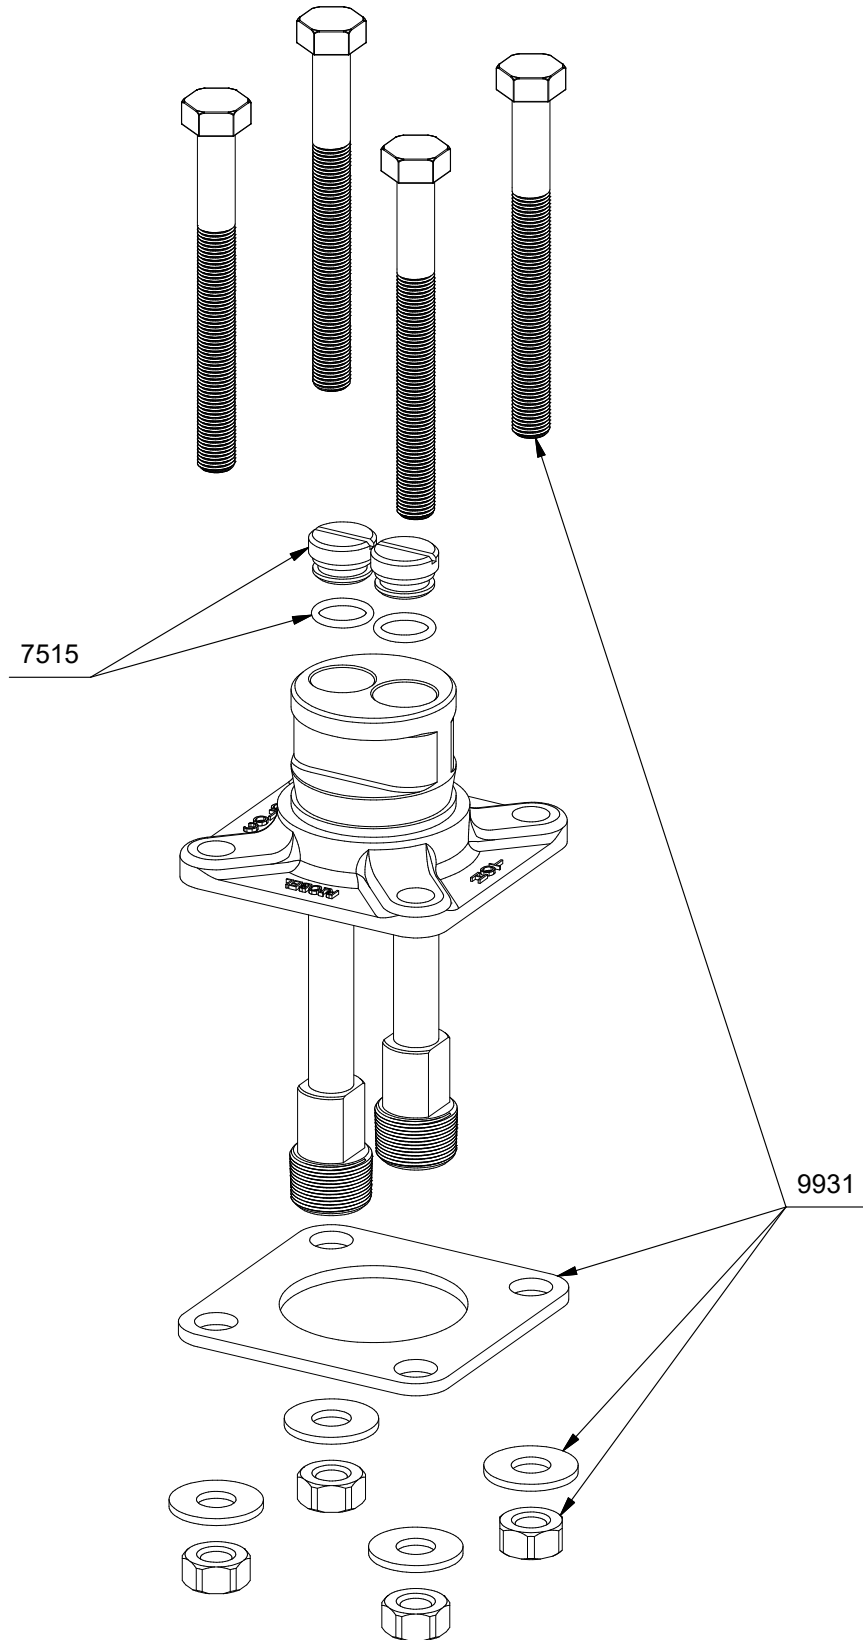

\*Sizes, models and finishes may differ from those presented.

For **RHFS** or **RHFS-EX** or **RHFS-SPEX**

**TPB39**

Parabola

2-way Type T coaxial floor-mount tub filler with hand shower trim

\*Les dimensions, les modèles et les finis présentés peuvent différer. / Sizes, models and finishes may differ from those presented.

**\*Finish determined by Suffix**

Finish	Description
C	Chrome
PN	Polished Nickel
BK	Black
BG	Brushed Gold

**\*\*Aerator Kit (Include tool) :**

S6-676 (Full Flow)

**TOOL :**

505-025 (Allen key 2.5mm)