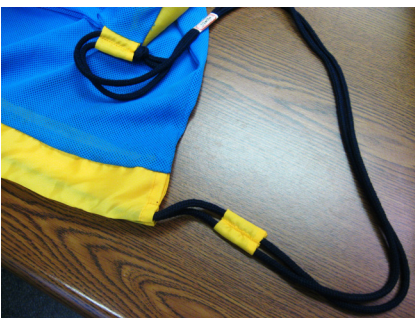

FLOAT TOTE - NT119

Spec Sheet

NT119 UPC: 672875500048

Material Specs:

The blue mesh is 65g, the polyester yellow cloth is 65g.
Yellow band at top is 25" (635 mm) wide when laid flat and pulled tight
Length of blue mesh is 30-5/8" (778 mm)
Diameter of yellow cloth at bottom is 15-5/8" (397 mm)

Packaging:

Individually packaged in zip lock style poly bag with "Suffocation Warning" imprinted in black on outside. Bag to be labeled with the UPC, item # and description.

Black woven 3/16" (4.77 mm) fabric cord is knotted and secured at bottom and top with 1 3/8" (35 mm), double stitched, nylon sleeves.

Yellow fabric band at top holds black pull cord and is double seam stitched to blue mesh. All edges are serge stitched.

Bottom circular fabric panel is double seam stitched and all edges serge stitched.