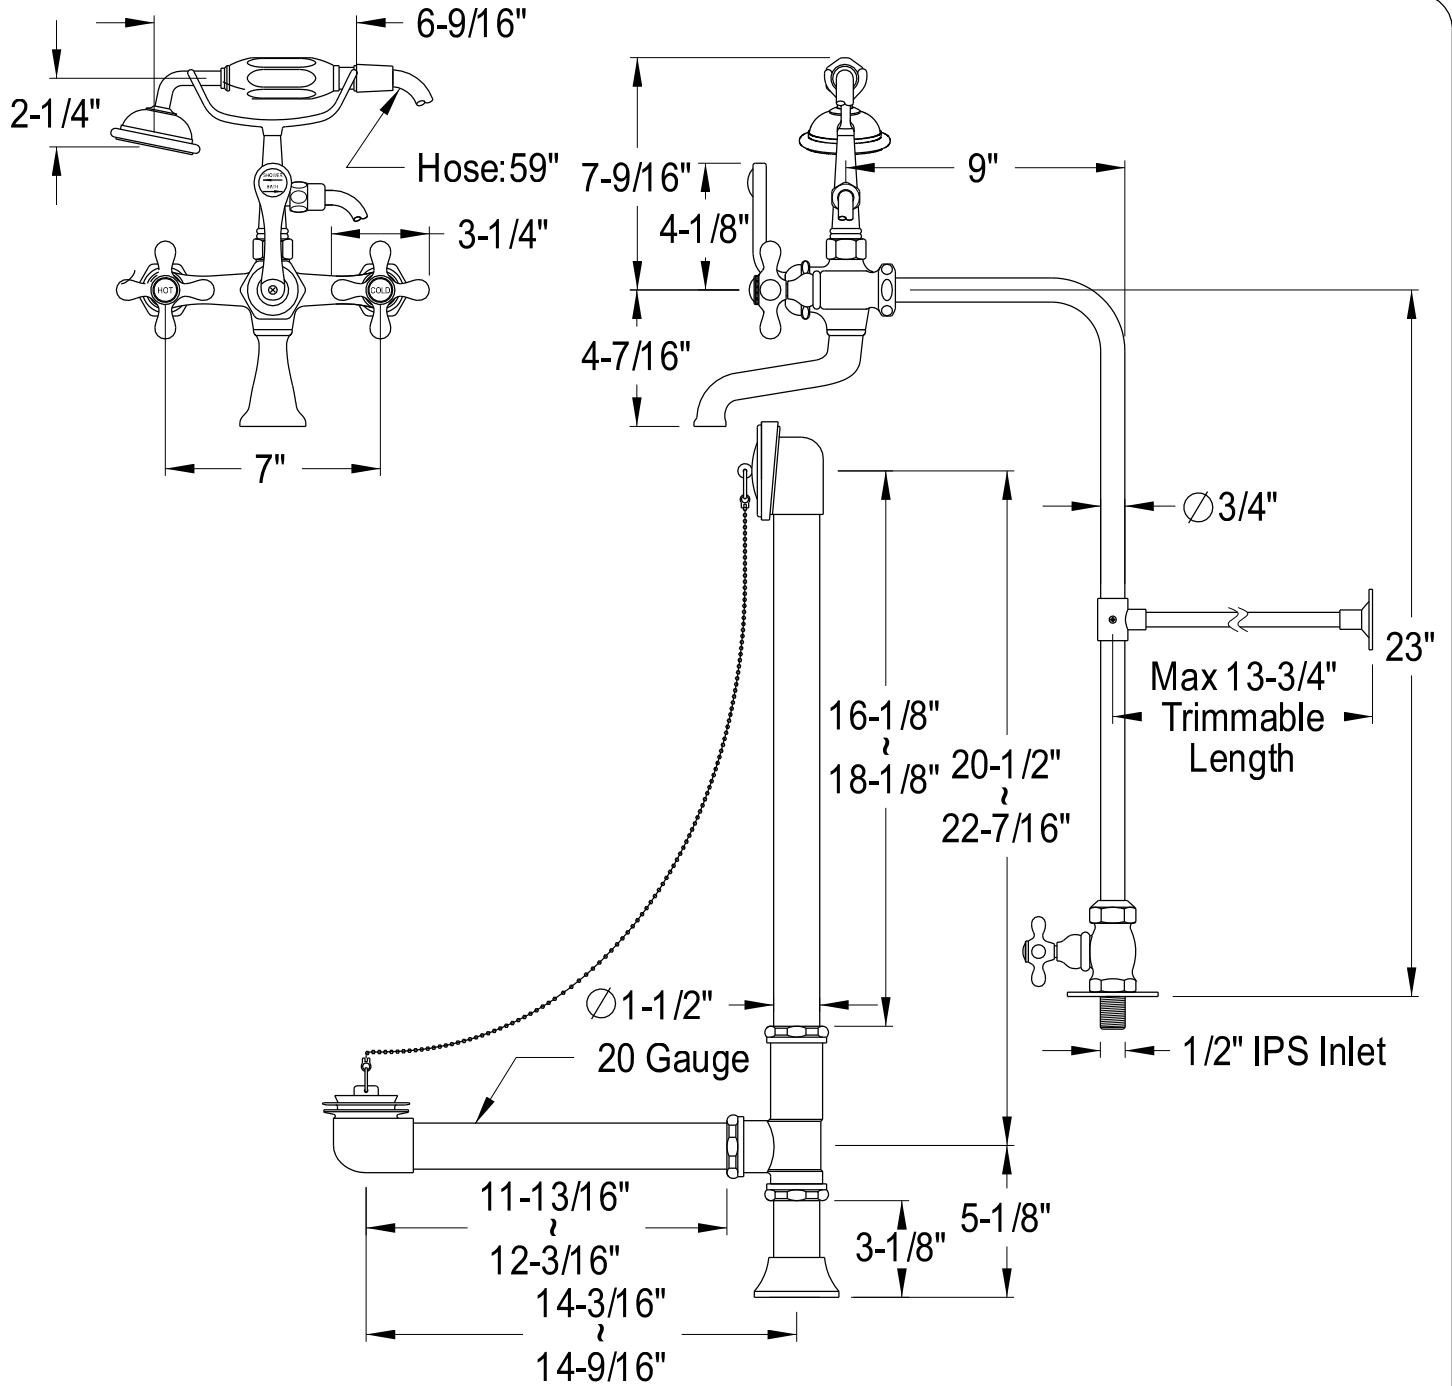

CCK5101,2,5,8AX

Free-Standing Clawfoot Tub Faucet Combo

ABT135-1,2,5,8
(Optional Wall Mount Parts Included)

CC431,2,5,8
(Optional Wall Mount Parts Included)