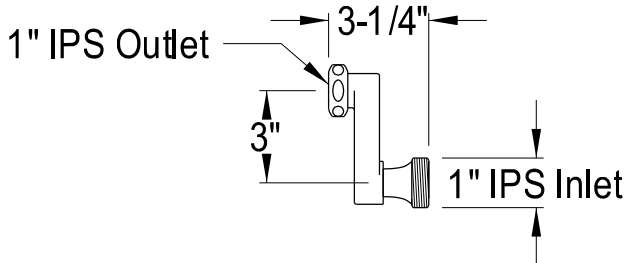

CCK5101,2,5,8AX

Free-Standing Clawfoot Tub Faucet Combo

ABT135-1,2,5,8
(Optional Wall Mount Parts Included)

CC431,2,5,8
(Optional Wall Mount Parts Included)