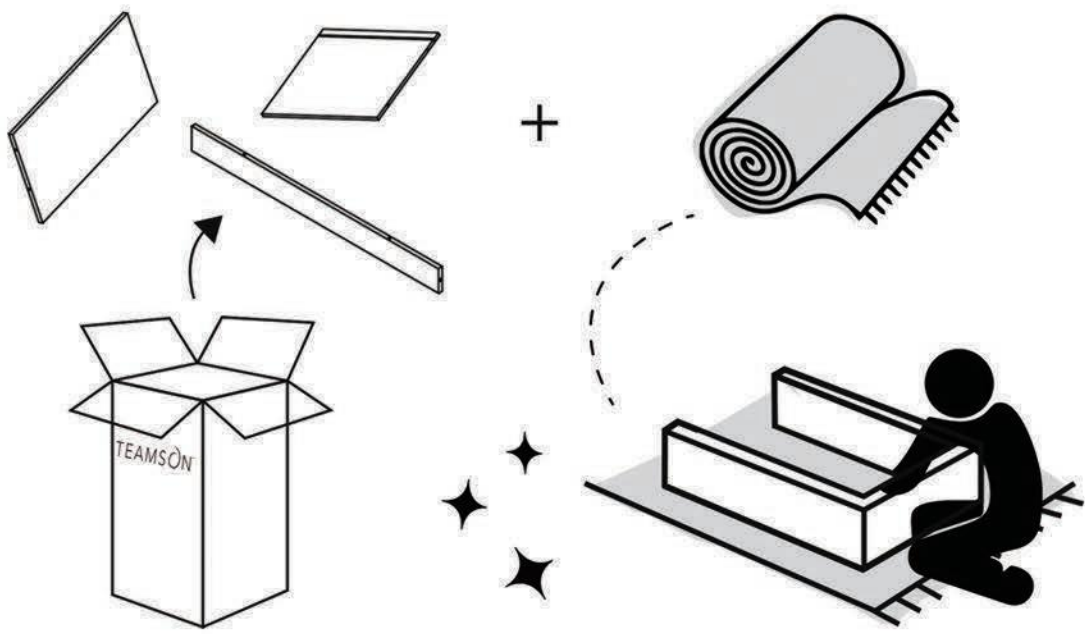

**VERSANORA**  
**1 Light Armed Wall Sconce**  
**Glass Globe Shade-Silver**

VN-L00074S-UK  
VN-L00074S-EU

**TIME SAVER!**  
3D Interactive Instruction

\*\* Got questions? Please have your product code (on the first page of this instruction, e.g. TD-12345A) and the order number ready, give us a call or email us through our customer care support! We are always ready to assist you!