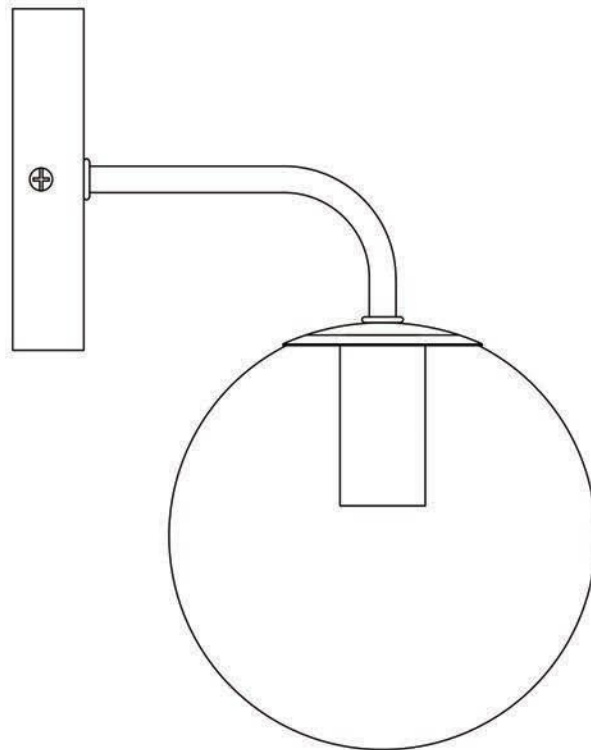

**VERSANORA**  
**1 Light Armed Wall Sconce**  
**Glass Globe Shade-Silver**

VN-L00074S-UK  
VN-L00074S-EU

**TIME SAVER!**  
3D Interactive Instruction

\*\* Got questions? Please have your product code (on the first page of this instruction, e.g. TD-12345A) and the order number ready, give us a call or email us through our customer care support! We are always ready to assist you!