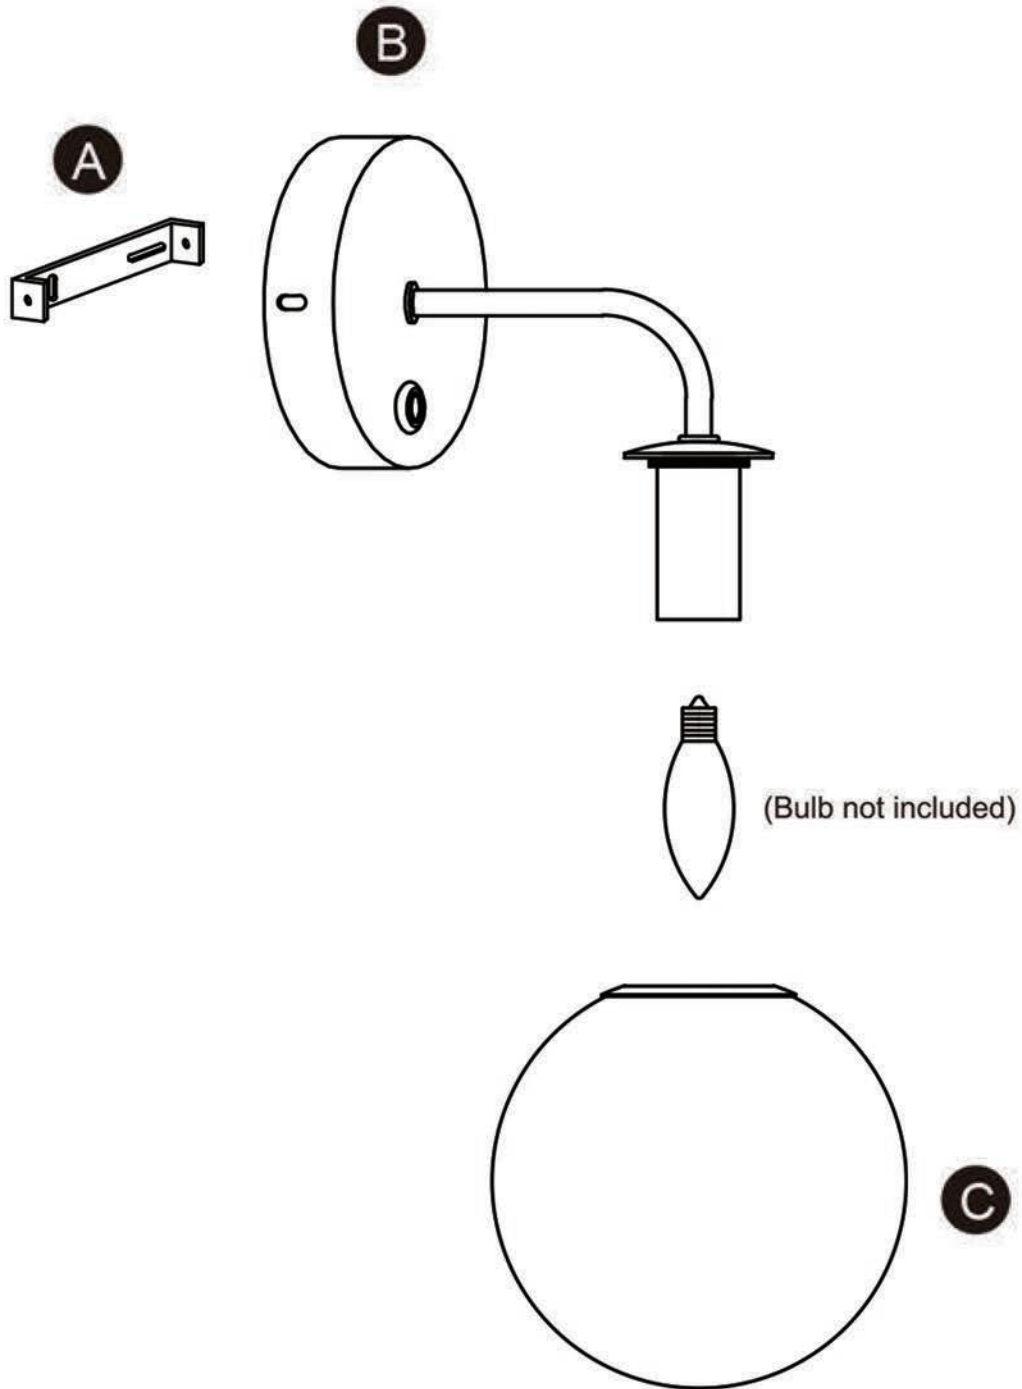

Exploded Drawing

← **Questions?**
Scan Here