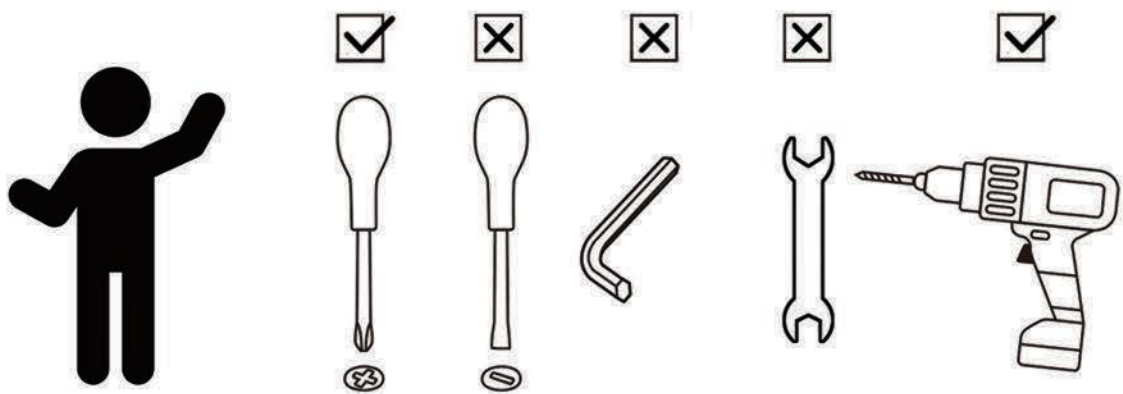

**VERSANORA**  
**1 Light Armed Wall Sconce**  
**Glass Globe Shade-Silver**

VN-L00074S-UK  
VN-L00074S-EU

**TIME SAVER!**  
3D Interactive Instruction

\*\* Got questions? Please have your product code (on the first page of this instruction, e.g. TD-12345A) and the order number ready, give us a call or email us through our customer care support! We are always ready to assist you!