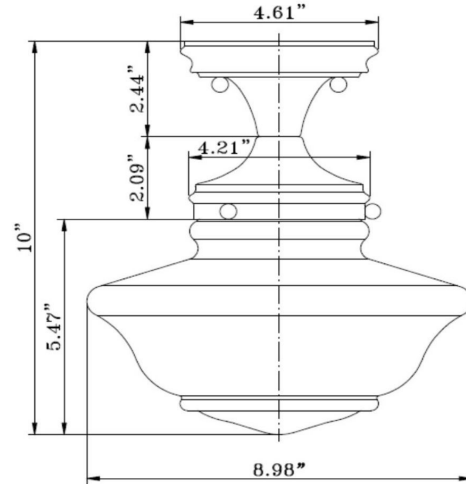

Schoolhouse Semi-Flush Ceiling Light
Oil Rubbed Bronze

SPECIFICATIONS

MOUNTING:	Semi Flush Mount	LED BRIGHTNESS (LUMENS):	N/A
SLOPED CEILING ADAPTABLE:	No	LED COLOR CORRELATED TEMPERATURE (CCT):	N/A
LAMP TYPE 1:	Maximum 60W Medium Base Bulb	LED COLOR RENDERING INDEX (CRI):	N/A
BULB INCLUDED:	N/A	LED EFFICACY:	N/A
WATTS PER BULB:	60W	LED AVERAGE RATED LIFE:	N/A
TOTAL WATTAGE:	60W	ENERGY EFFICIENT:	No
DIMMABLE:	Yes	LIGHTING AMPS:	N/A
MATERIAL CONSTRUCTION:	Steel	VOLTAGE:	120V
ASSEMBLED DIMENSIONS:	10" H x 8.98" L x 8.98" D		
WEIGHT:	2.35 lbs.		
BACKPLATE DIMENSIONS:	N/A		
CANOPY/PLATE DIMENSIONS:	2.44" H x 4.61" D		
GLASS/SHADE DIMENSIONS:	5.47" H x 8.98" L x 8.98" D		
GLASS/SHADE MATERIAL:	N/A		
GLASS/SHADE TYPE:	N/A		
GLASS/SHADE COLOR:	White		