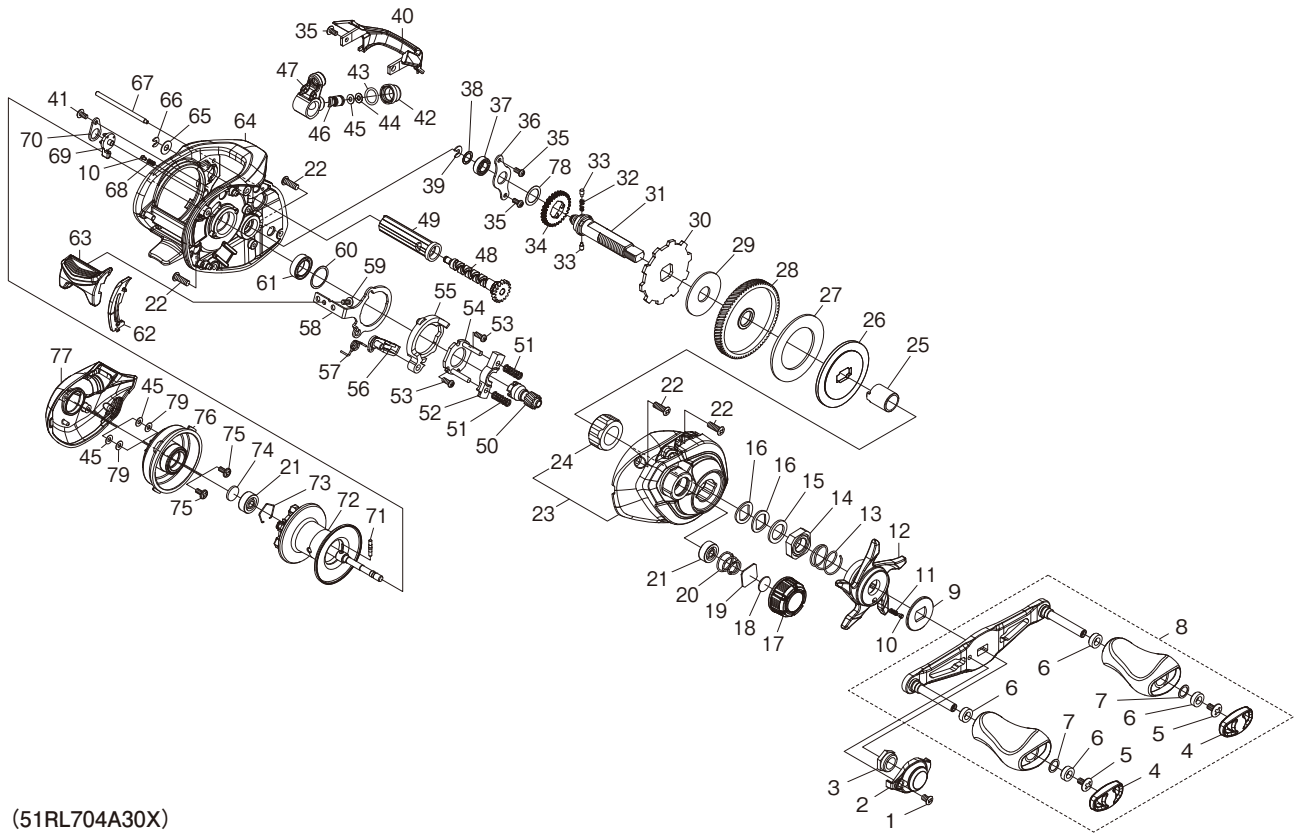

SHIMANO

CAIUS

CIS150HGC

(51RL704A30X)

#	Part No.	Description	#	Part No.	Description	#	Part No.	Description
1	10DV5	Screw	27	10R3D	Drag Washer	54	10F3X	Clutch Cam Retainer
2	140ZY	Handle Nut Plate	28	10CMC	Drive Gear	55	10K0N	Clutch Cam
3	10FSM	Handle Nut	29	10CHX	Drag Washer	56	10MME	Clutch Pawl Assembly
4	100NC	Handle Knob Seal	30	10D73	Anti-reverse Ratchet	57	10R1H	Clutch Pawl Spring
5	10LFA	Screw	31	100UP	Drive Shaft	58	143CJ	Clutch Plate
6	10PXZ	Bushing	32	10JDY	Idle Gear Spring	59	10LF4	Screw
7	104FH	Washer	33	10HJG	Idle Gear Pin	60	10190	Washer
8	10T33	Handle Assembly	34	101K8	Idle Gear	61	10EX6	Ball Bearing
9	10J22	Star Drag Click Plate	35	10R1R	Screw	62	140ZX	Clutch Bar Guide B
10	10MFC	Click Pin	36	109T1	Drive Shaft Retainer	63	101EC	Clutch Button
11	10BT2	Click Spring	37	10DQF	Drive Shaft Bushing	64	146TM	Frame Assembly
12	10R0G	Star Drag	38	10G6D	Washer	65	10FJZ	Washer
13	10A70	Star Drag Spring	39	105NK	E Lock	66	105NC	E Lock
14	10A3T	Star Drag Nut	40	140ZT	Level Wind Protector	67	100UT	Stabilizer Bar
15	10J1P	Star Drag Spacer	42	10FJB	Pawl Cap	68	10GQZ	Click Spring
16	109F5	Washer	43	108WQ	O Ring	69	10BAY	Side Plate Cam Lever
17	140ZV	Cast Control Cap	44	10CFU	Washer	70	101UL	Cam Lever Retainer
18	10896	Cast Control Spacer (B)	45	104TX	Washer	71	10P67	Spool Clutch Pin
19	1085F	Cast Control Spacer (A)	46	10BHQ	Worm Shaft Pin	72	145NX	Spool Assembly
20	10TMT	Spool Tension Spring	47	10DUG	Line Guide Assembly	73	1054D	Bearing Retainer
21	105C3	Ball Bearing	48	140ZU	Worm Shaft	74	10EX5	Bearing Spacer
22	10LFP	Screw	49	100UF	Level Wind Guard	75	10SH0	Screw
23	146TL	A Side Plate Assembly	50	10CSC	Pinion Gear	76	146TN	Dial Case
24	10F5C	Roller Clutch Bearing	51	10487	Yoke Spring	77	140ZS	B Side Plate
25	145N1	Roller Clutch Inner Tube	52	1046V	Yoke	78	10GR3	Washer
26	10SSR	Key Washer	53	10L1R	Screw	79	10K9C	Washer